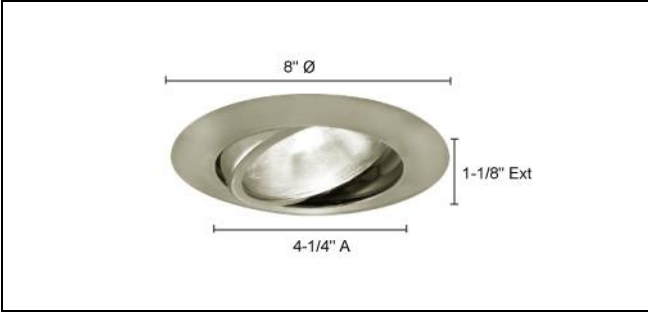

TM604

RECESSED LIGHTING  
6" LINE VOLTAGE TRIMS

Type	
Project	
Catalog No.	

**CATALOG INFORMATION**

MODEL	TRIM FINISH
TM604	AB – Antique Bronze
	CH – Chrome
	PB – Polished Brass
	ST – Satin Chrome
	WH – White

Ordering Instructions  
 Example: MODEL - FINISH  
 TM604 - ST

**COMPATIBLE LINE VOLTAGE HOUSINGS**

**RS6000B**  
 Non-IC Universa Housing for New Construction  
 PAR16/30/38,R30/40,A19 120V 150W  
**Dimensions:** 7"W x 10-1/4"L x 7-5/8"D  
**Hanger Bars:** adj. 14-1/2"~ 24-1/2"  
**Cutout:** 6-3/8"Ø

**DESCRIPTION**

- 6" Adjustable Gimbal Ring. Line Voltage trim.
- Use PAR38, R40120V 75W Max. with IC housings
- Use PAR38, R40120V 150W Max. with Non-IC housings
- Ideal for use in ceilings, cabinets and displays.
- Remove socket holder plate from the housing before installing trim
- 30° adjustment from vertical
- Dimensions: 4-1/4"A x 8"Ø x 1-1/8"Ext
- Listings: UL and C-UL listed.