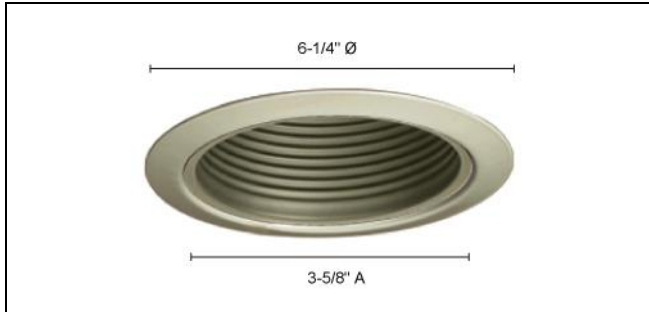

**TM5509**

**RECESSED LIGHTING**  
**5" LINE VOLTAGE TRIMS**

Type	
Project	
Catalog No.	

HOUSING	CEILING	PAR30	R30
<b>RS5500BA</b>	Non-IC	75W	75W
<b>RS5500R</b>	Non-IC	75W	75W
<b>RS5500BICA</b>	IC Airtight	50W	50W
<b>RS5500RICA</b>	IC Airtight	50W	50W

**CATALOG INFORMATION**

MODEL	FINISH	BAFFLE/TRIM
TM5509	ABAB	- Antique Bronze / Antique Bronze
	BKWH	- Black / White
	STST	- Satin Chrome / Satin Chrome
	WHWH	- White / White

**Ordering Instructions**  
**Example:**

<b>MODEL</b>	-	<b>FINISH</b>
TM5509	-	STST

**DESCRIPTION**

- 5" Line Voltage Step Baffle Trim
- Ideal for use in ceilings, cabinets and displays.
- Dimensions: 3-5/8"A x 6-1/4"Ø
- Listings: UL and C-UL listed.