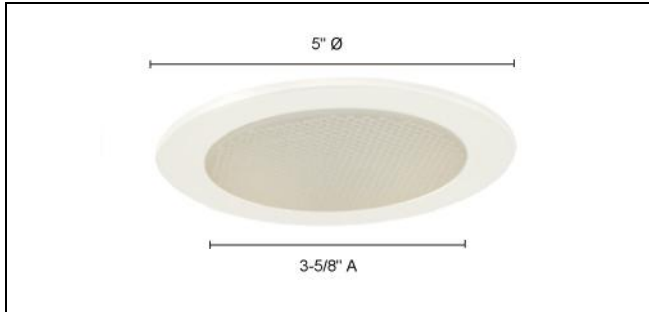

TM212

RECESSED LIGHTING
4" APERTURE LINE VOLTAGE TRIMS

Type	
Project	
Catalog No.	

CATALOG INFORMATION

MODEL	TRIM FINISH
TM212	WH - White

Ordering Instructions Example: **MODEL** - **FINISH**
 Example: -

COMPATIBLE LINE VOLTAGE HOUSINGS

RS2000B
 Non-IC Universal Housing for New Construction
 PAR16/20 120V 50W
Dimensions: 5-1/4"W x 8"L x 5-1/2"D
Hanger Bars: adj. 14-1/2"~ 24-1/2"
Cutout: 4-3/8"Ø

RS2000IC
 IC Housing for New Construction
 PAR16/20 120V 50W
Dimensions: 5-1/4"W x 8"L x 6"D
Hanger Bars: adj. 14-1/2"~ 24-1/2"
Cutout: 4-3/8"Ø

RS2000R
 Non-IC Housing for Remodel
 PAR16/20 120V 50W
Dimensions: 4-5/8"W x 12"L x 5-1/2"D
Cutout: 4-3/8"Ø

DESCRIPTION

- Recessed Lighting – Shower Trim With Albalite Glass 4" aperture Line Voltage trim.
- Use PAR16, PAR20 120V 50W Max.
- Ideal for use in ceilings, cabinets and displays.
- Includes gasket for use in damp locations
- Dimensions: 3-5/8"A x 5"Ø
- Listings: UL and C-UL listed.

COMPATIBLE LINE VOLTAGE HOUSINGS

RS2000BA
 Non-IC Airtight Universal Housing for New Construction
 PAR16/20 120V 50W
Dimensions: 5-1/4"W x 8"L x 5-1/2"D
Hanger Bars: adj. 14-1/2"~ 24-1/2"
Cutout: 4-3/8"Ø