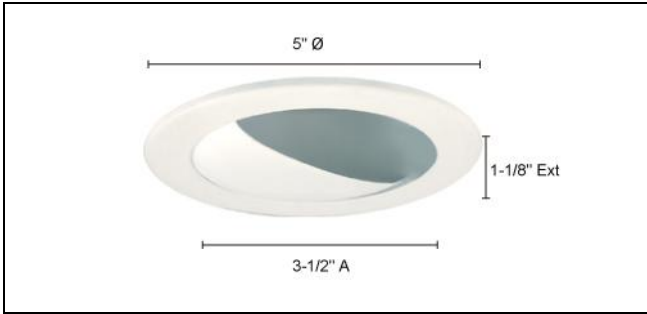

TM204

RECESSED LIGHTING
4" APERTURE LINE VOLTAGE TRIMS

Type	
Project	
Catalog No.	

CATALOG INFORMATION

MODEL	BAFFLE / TRIM FINISH
TM204	WHWH - White / White

Ordering Instructions
Example:

MODEL	-	FINISH
TM204	-	WHWH

DESCRIPTION

- Recessed Lighting –Adjustable Wall Washer With Baffle 4" aperture Line Voltage trim.
- Use PAR16, PAR20 120V 50W Max.
- Ideal for use in ceilings, cabinets and displays.
- 15° adjustment from vertical
- Dimensions: 3-1/2"A x 5"Ø x 1-1/8"Ext
- Listings: UL and C-UL listed.

COMPATIBLE LINE VOLTAGE HOUSINGS

RS2000B
Non-IC Universal Housing for New Construction
PAR16/20 120V 50W
Dimensions: 5-1/4"W x 8"L x 5-1/2"D
Hanger Bars: adj. 14-1/2"~ 24-1/2"
Cutout: 4-3/8"Ø

RS2000IC
IC Housing for New Construction
PAR16/20 120V 50W
Dimensions: 5-1/4"W x 8"L x 6"D
Hanger Bars: adj. 14-1/2"~ 24-1/2"
Cutout: 4-3/8"Ø