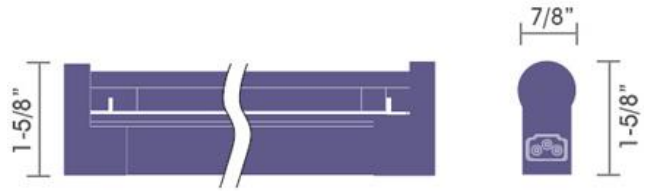

SG4A-xx

MINI FLUORESCENT SLEEK PLUS
ADJUSTABLE T4 • 3-WIRE GROUNDED SERIES

Type	
Project	
Catalog No.	

DESCRIPTION

JESCO's T4 Sleek plus is designed to provide efficient high lumen output and long life. The 3-wire design and integral ballast assures safe operation and protection against unwanted voltage, current or power surges. Our unique interlocking design provides a secure fit preventing any accidental loss of connection of power cord, connecting cables and our "direct connect" connectors for end to end runs. The fixture is available in a variety of warm, neutral and cool white color temperatures in addition to blue, green red and black. All JESCO's Sleek fluorescent fixtures come complete with lamp and lens.

FEATURES

- Adjustable light shield that provides 360° rotation to direct light where necessary.
- Ballast designed with overload protection, eliminating premature ballast failure from either lamp failure or overheating
- No accidental loss of connection due to sure fit cables and connectors design
- Included T5 lamp are energy efficient and long life with 16,000 hour rating
- Included acrylic ribbed lamp diffuser fits securely with no light leakage
- With the included "direct connect" connector, fixtures can be butted together with minimal shadowing
- Linkable up to a maximum of 360 watts (3A max)
- The extruded white painted aluminum housing is designed to better dissipate heat providing both long fixture and lamp life
- Optional On/Off rocker switch located on side of fixture will not increase size
- UL & CUL listed, New York City approved, FCC Part 18 Listed – tested for in-line and radiated interference
- High CRI >85

CATALOG INFORMATION

MODEL	DIMENSIONS	LAMPING	LUMENS*	COLOR OUTPUT	FINISH
SG4A-6**	9-1/2"L x 7/8"W x 1-5/8"H	T4 6W	480	30, 41, 64, BU, GN, RD	W, S
SG4A-8	13-3/4"L x 7/8"W x 1-5/8"H	T4 8W	600	30, 41, 64, BU, GN, RD	W, S
SG4A-12	17-3/4"L x 7/8"W x 1-5/8"H	T4 12W	800	30, 41, 64, BU, GN, RD	W, S
SG4A-16	19-1/2"L x 7/8"W x 1-5/8"H	T4 16W	1000	30, 41, 64, BU, GN, RD	W, S
SG4A-20	21-1/4"L x 7/8"W x 1-5/8"H	T4 20W	1350	30, 41, 64, BU, GN, RD	W, S
SG4A-22	29-1/4"L x 7/8"W x 1-5/8"H	T4 22W	1850	30, 41, 64, BU, GN, RD	W, S
SG4A-24	34-5/8"L x 7/8"W x 1-5/8"H	T4 24W	2150	30, 41, 64, BU, GN, RD	W, S
SG4A-28	46-1/2"L x 7/8"W x 1-5/8"H	T4 28W	2900	30, 41, 64, BU, GN, RD	W, S

* Based on 4100K lamps.
** The 6W fixture is not available with a Rocker Switch.

ORDERING INFORMATION

Ordering Instructions	MODEL	SWITCH	/	OUTPUT	-	FINISH	
Examples:	SG4A-8	SW	/	30	-	W	With built-in Rocker Switch
	SG4A-8		/	30	-	W	Without Rocker Switch

www.jescolighting.com
support@jescolighting.com
Tech Support: 855.592.0029

15 Harbor Park Drive
Port Washington, NY 11050
Main Line: 800.527.7796
Fax Line: 855.265.5768

219 South 6th Ave
City of Industry, CA 91746
Main Line: 855.654.0110
Fax Line: 626.333.2955

Rev 5
8/7/2014

Specifications subject to change without notice.