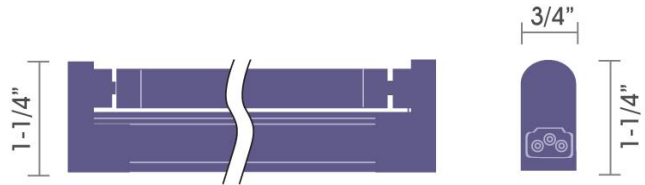

SG4-xx

MINI FLUORESCENT SLEEK PLUS
CLASSIC GROUNDED T5 • 3-WIRE GROUNDED SERIES

Type	
Project	
Catalog No.	

DESCRIPTION

JESCO's T4 Sleek plus is designed to provide efficient high lumen output and long life. The 3-wire design and integral ballast assures safe operation and protection against unwanted voltage, current or power surges. Our unique interlocking design provides a secure fit preventing any accidental loss of connection of power cord, connecting cables and our "direct connect" connectors for end to end runs. The fixture is available in a variety of warm, neutral and cool white color temperatures in addition to blue, green red and black. All JESCO's Sleek fluorescent fixtures come complete with lamp and lens.

SPECIFICATIONS

MODEL	DIMENSIONS	LAMPING	LUMENS*	COLOR OUTPUT	FINISH
SG4-6**	9-3/8"L x 3/4"W x 1-1/4"H	T4 6W	480	30, 41, 64, BU, GN, RD	W – White
SG4-8	13-1/2"L x 3/4"W x 1-1/4"H	T4 8W	600	30, 41, 64, BU, GN, RD	W – White
SG4-12	17-1/2"L x 3/4"W x 1-1/4"H	T4 12W	800	30, 41, 64, BU, GN, RD	W – White
SG4-16	19-1/2"L x 3/4"W x 1-1/4"H	T4 16W	1000	30, 41, 64, BU, GN, RD	W – White
SG4-20	21"L x 3/4"W x 1-1/4"H	T4 20W	1350	30, 41, 64, BU, GN, RD	W – White
SG4-22	29"L x 3/4"W x 1-1/4"H	T4 22W	1850	30, 41, 64, BU, GN, RD	W – White
SG4-24	34-1/2"L x 3/4"W x 1-1/4"H	T4 24W	2150	30, 41, 64, BU, GN, RD	W – White
SG4-26	40-3/8"L x 3/4"W x 1-1/4"H	T4 26W	2550	30, 41, 64, BU, GN, RD	W – White
SG4-28	46-1/4"L x 3/4"W x 1-1/4"H	T4 28W	2900	30, 41, 64, BU, GN, RD	W – White