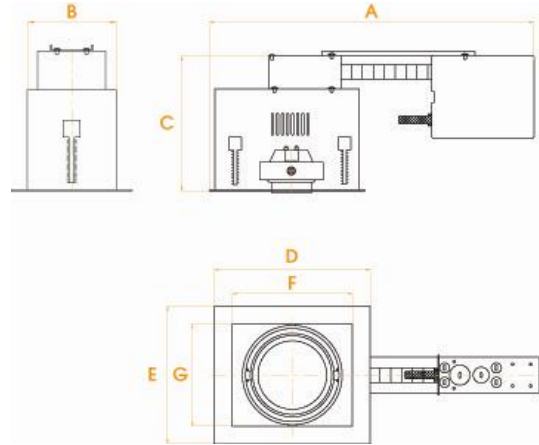

MGRP30-1E-xx

LOW VOLTAGE MODULINEAR
DOUBLE GIMBAL

Type	
Project	
Catalog No.	

CATALOG INFORMATION

MODEL	LAMP	# LAMPS	TRANSFORMER	FINISH*
MGR	P30 – PAR30	1 – 1-Linear	E – Electronic	BB – Black Trim / Black Gimbal / Black Interior SB – Silver Trim / Black Gimbal / Black Interior WB – White Trim / Black Gimbal / Black Interior

Ordering Instructions	MODEL	LAMP	# LAMPS	TRANSFORMER	-	FINISH
Example:	MGR	P30	1	E	-	BB

* Custom Silver and White Gimbal / Interior available (consult factory)

DIMENSIONS

HOUSING			TRIM		APERTURE		CUT-OUT	
L	W	H	L	W	L	W	L	W
A	B	C	F	G	H	I		
17-3/4"	6-1/8"	7-3/8"	8-5/8"	7-5/8"	6-5/8"	5-5/8"	8"	6-1/4"

DESCRIPTION

- Remodel 1-Light Linear recessed fixture comprised of separate housing and trim. Trim design allows use in ceilings up to 2" thick. No IC, must maintain 3" clearance from any insulation on all sides.

HOUSING:
3/4" overlap flanges combined with "pull-tight" torsion springs allows forgiveness in minor dry wall cutting errors.

MOUNTING:
Designed to be installed with overlap flange trim. Universal mounting brackets allow the use of conduit, HB or FB bar stock, or "C" channel bars. May be used as trimless for "mud in" installation.

AIMING:
Vertical: Inner Ring 40° - Outer Ring 45°

LAMPING:
Use (1) PAR30, 120V 75W maximum. (Lamp not included).

LISTING:
UL & CUL Listed.

www.jescolighting.com
support@jescolighting.com
Tech Support: 855.592.0029

15 Harbor Park Drive
Port Washington, NY 11050
Main Line: 800.527.7796
Fax Line: 855.265.5768

219 South 6th Ave
City of Industry, CA 91746
Main Line: 855.654.0110
Fax Line: 626.333.2955

Rev 11
8/7/2014

Specifications subject to change without notice.