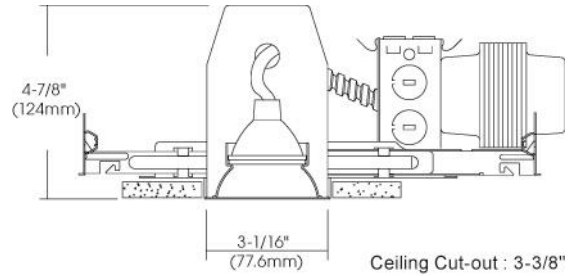

LV3001B

RECESSED LIGHTING
3" APERTURE LOW VOLTAGE HOUSINGS

Type	
Project	
Catalog No.	

COMPATIBLE TRIMS

GENERAL ILLUMINATION				ACCENT		WALL WASH	WET LOCATIONS	
Baffle	Reflector	Slot	Glass	Gimbal	Eyeball			
TM301	TM302	TM303	TM320	TM308	TM306	TM304	TM309*	TM315*

Complete Fixture consists of Housing and Trim. Order separately. See trim specification sheet for details.
* 35W max.

DESCRIPTION

3" aperture low voltage recessed housing for general illumination, accent, wall wash and wet location. Designed for use in non-insulated ceiling or insulated ceiling where insulation are kept at a minimum distance of 3" from all sides.

HOUSING:

White-painted galvanized steel. 4-7/8" height allows for use in 2" x 6" joist. Adjustable for ceiling thickness up to 1-1/4".

JUNCTION BOX

UL Listed for a maximum of 8 12AWG through branch circuit conductors suitable for 90°C. (5) 1/2" knockouts with pry-out slots and (4) knockouts with integral cable clamps for attachment of nonmetallic Romex cable.

MOUNTING FRAME

Galvanized steel. 8-1/16"L x 5-1/4"W

HANGER BARS

Toolless adjustable from 12" to 24". Integral nails and T-bar clips.

SOCKET

Ceramic socket with aluminum heat shield for Bi Pin MR16 lamp.

TRANSFORMER

Magnetic 120V primary to 12V secondary 50W max. Access above ceiling required.

THERMAL PROTECTOR

Thermal protection device safe guard against overheating and improper installation.

DIMMING

Use only dimmers specifically designed for use with magnetic low voltage transformers. May be advertised as MLV, standard phase control or leading edge. May produce audible sound when used with dimmer.

LABELS

UL and cUL Listed to UL and CSA standards for non-IC applications in damp locations.

www.jescolighting.com
support@jescolighting.com
Tech Support: 855.592.0029

15 Harbor Park Drive
Port Washington, NY 11050
Main Line: 800.527.7796
Fax Line: 855.265.5768

219 South 6th Ave
City of Industry, CA 91746
Main Line: 855.654.0110
Fax Line: 626.333.2955

Rev 46
8/7/2014

Specifications subject to change without notice.