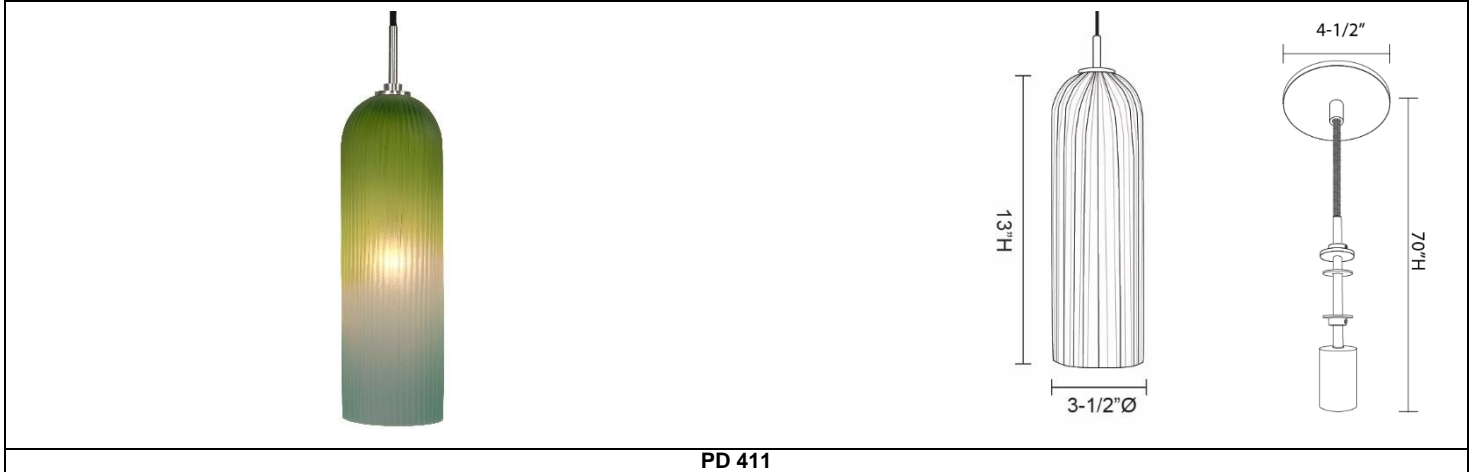

PD411

DECORATIVE PENDANTS
E26 LINE VOLTAGE PENDANT

Type	
Project	
Catalog No.	

PD 411

DESCRIPTION

Handcrafted frosted pendant accented with vertical grooves. No two alike.

Socket set provided with braided black nylon cord, low profile canopy, adjustable shade holder, and E26 lamp socket. Nylon cord may be field-cut. All mounting hardware included.

NOTE: Pendant comes in 2 boxes: glass shade and line voltage socket set with canopy.

Assembly required.

SPECIFICATIONS

Input Voltage	120 VAC
Wattage	Up to 60W
Lamp*	E26 A19 Lamp (not included)
Dimensions	13"H x 3-1/2" Ø
Environment	Indoor - Dry
Certifications	UL Listed