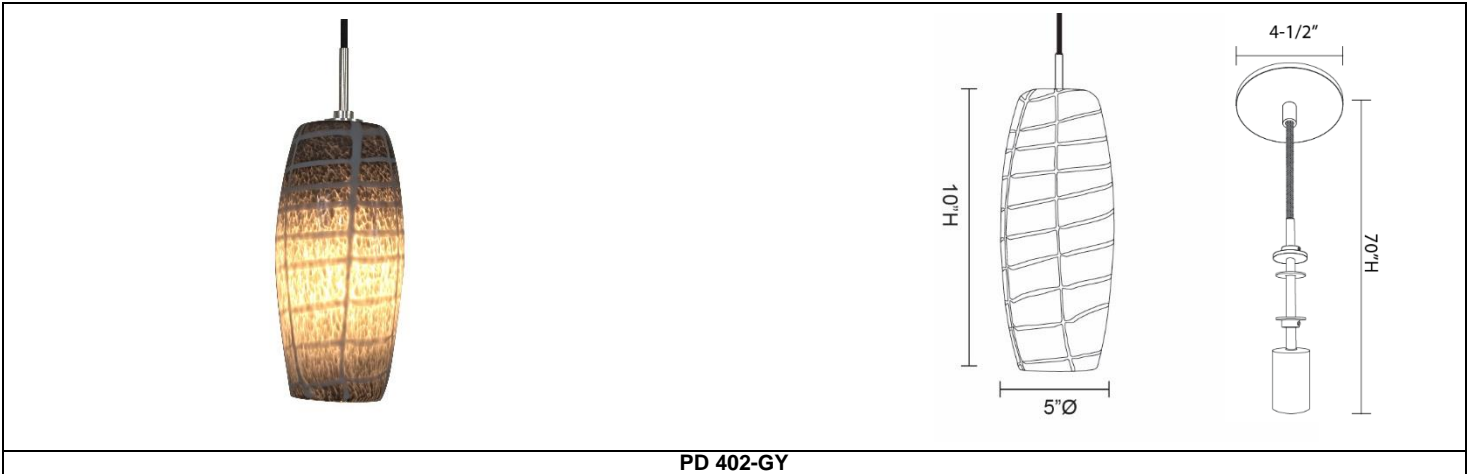

**PD402**

**DECORATIVE PENDANTS**  
E26 LINE VOLTAGE

Type	
Project	
Catalog No.	

**PD 402-GY**

**DESCRIPTION**

Handblown gray frit glass accented with white grooves. No two are alike.

Socket set supplied with braided black nylon cord, low profile canopy, adjustable shade holder and E26 lamp socket. Nylon cord may be field-cut. All mounting hardware included.

NOTE: Pendant ships in 2 boxes: glass shade and line voltage socket set with canopy.

Simple assembly required.

**SPECIFICATIONS**

Input Voltage	120 VAC
Wattage	Up to 60W
Lamp*	E26 A19 Lamp (not included)
Dimensions	5" Ø x 10"H
Environment	Indoor-Dry
Certifications	UL Listed