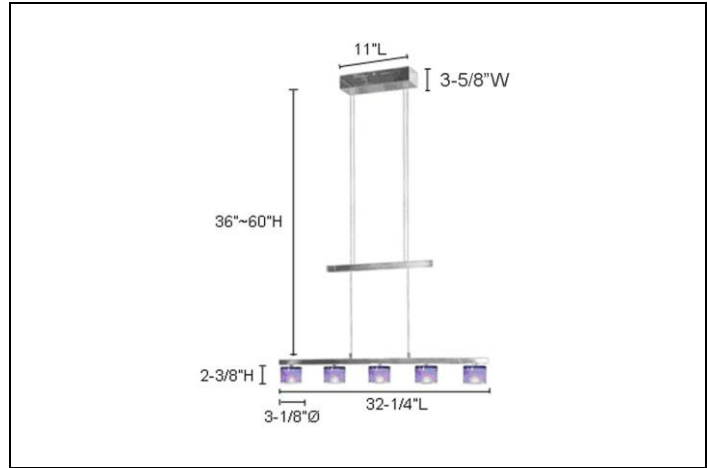

# CBP 305-5 • CRYSTAL

ENVISAGE  
PENDANT SERIES

|             |  |
|-------------|--|
| Type        |  |
| Project     |  |
| Catalog No. |  |

### CATALOG INFORMATION

| MODEL             | CRYSTAL FINISH                                    | CANOPY FINISH |
|-------------------|---|---------------|
| CBP 305-5 CRYSTAL | AY – Amethyst<br>CB – Cobalt Blue<br>CR – Crystal | CH – Chrome   |

### DESCRIPTION

- 5-Light Adjustable Counter Balance Pendant
- The Crystal – Series 305 Counter Balance Pendants, offered in 3-, 4-, and 5-lights with matching Wall Sconces in 1-light and 2-light are beautifully proportioned. The crystal comes in a subtle shade or amethyst, a deep and moody cobalt blue and soft diffused crystal.
- Transformer: Built-In Electronic
- Crystal Dimensions: 2-3/8”H x 3-1/8”Ø x 32-1/4”L
- Canopy Dimensions: 11”L x 3-5/8”D
- Height Dimensions: 36” ~ 60”

**LAMP:**  
(5) Xenon Bi-Pin 12V 35W (included).