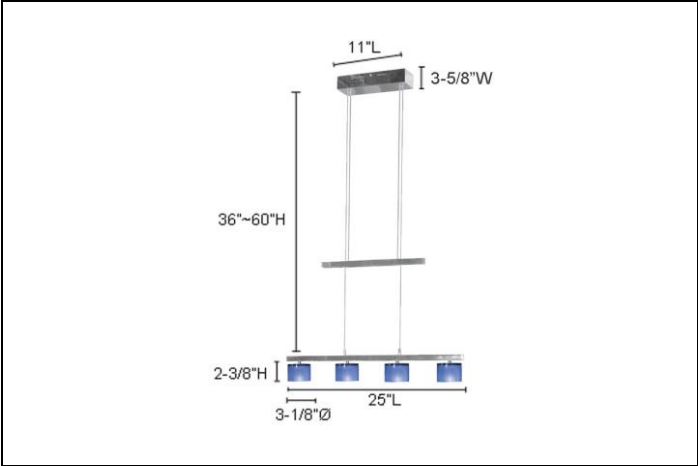

CBP 305-4 • CRYSTAL

ENVISAGE
PENDANT SERIES

Type	
Project	
Catalog No.	

CATALOG INFORMATION

MODEL	CRYSTAL FINISH	CANOPY FINISH
CBP 305-4 CRYSTAL	AY – Amethyst CB – Cobalt Blue CR – Crystal	CH – Chrome

DESCRIPTION

- 4-Light Adjustable Counter Balance Pendant
- The Crystal – Series 305 Counter Balance Pendants, offered in 3-, 4-, and 5-lights with matching Wall Sconces in 1-light and 2-light are beautifully proportioned. The crystal comes in a subtle shade or amethyst, a deep and moody cobalt blue and soft diffused crystal.
- Transformer: Built-In Electronic
- Crystal Dimensions: 2-3/8”H x 3-1/8”Ø x 25”L
- Canopy Dimensions: 11” x 2-1/2”
- Height Dimensions: 36” ~ 60”

LAMP:
(4) Xenon Bi-Pin 12V 35W (included).

SERIES 305 – CRYSTAL