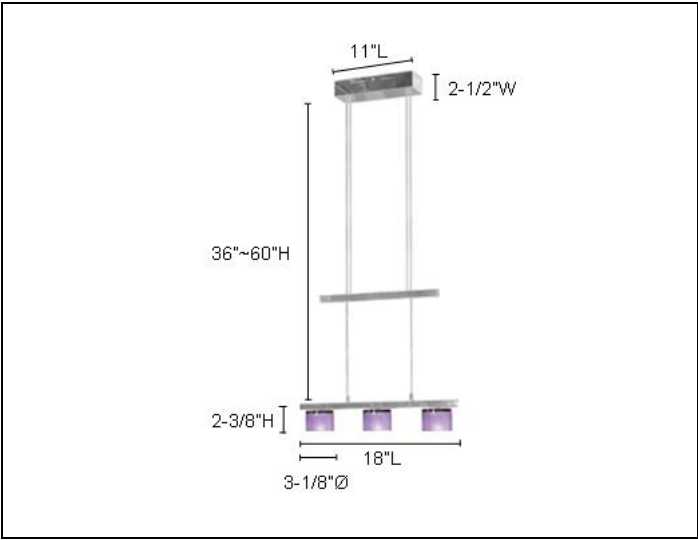

# CBP 305-3 • CRYSTAL

ENVISAGE  
PENDANT SERIES

Type	
Project	
Catalog No.	

### CATALOG INFORMATION

MODEL	CRYSTAL FINISH	CANOPY FINISH
CBP 305-3 CRYSTAL	AY – Amethyst CB – Cobalt Blue CR – Crystal	CH – Chrome

### DESCRIPTION

- 3-Light Adjustable Counter Balance Pendant
- The Crystal – Series 305 Counter Balance Pendants, offered in 3-, 4-, and 5-lights with matching Wall Sconces in 1-light and 2-light are beautifully proportioned. The crystal comes in a subtle shade or amethyst, a deep and moody cobalt blue and soft diffused crystal.
- Transformer: Built-In Electronic
- Crystal Dimensions: 2-3/8”H x 3-1/8”Ø x 18”L
- Canopy Dimensions: 11” x 2-1/2”
- Height Dimensions: 36” ~ 60”

**LAMP:**  
(3) Xenon Bi-Pin 12V 35W (included).