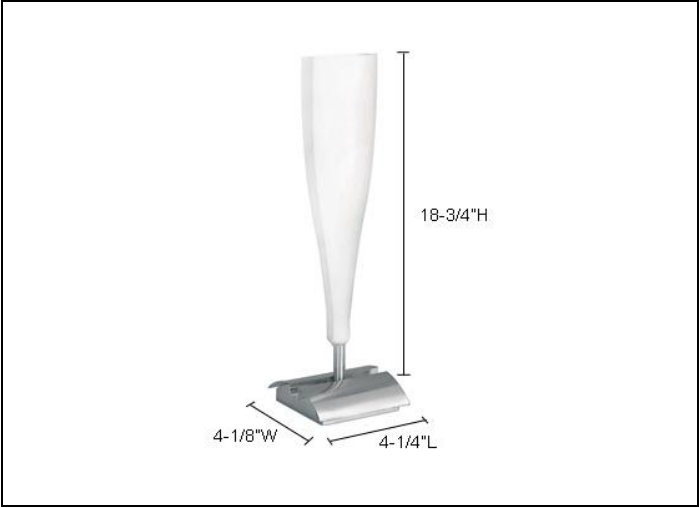

TL501M • JAVA

ENVISAGE
TABLE LAMP COLLECTION

Type	
Project	
Catalog No.	

CATALOG INFORMATION

MODEL

TL 501M JAVA

DESCRIPTION

- Table Lamp – Medium
- The JAVA – Series 501 collection features a gracefully fluted cased opal glass silhouette set in satin nickel finish. The family of fixtures includes 1-light and 3-light Pendants. Wall Sconces in medium and large sizes, with matching Table and Floor Lamps.
- Includes Cord & Plug with In-Line On/Off Switch.
- Dimensions: 18-3/4”H
- Base: 4-1/4” x 4-1/8”
- Finish: Cased Opal Glass with Satin Nickel Base

LAMP:

(1) B10 E12 Base 120V 60W

SERIES 501 - JAVA

WS 501M

WS 501L

PD 501L-1

PD 501L-3

FL 501L