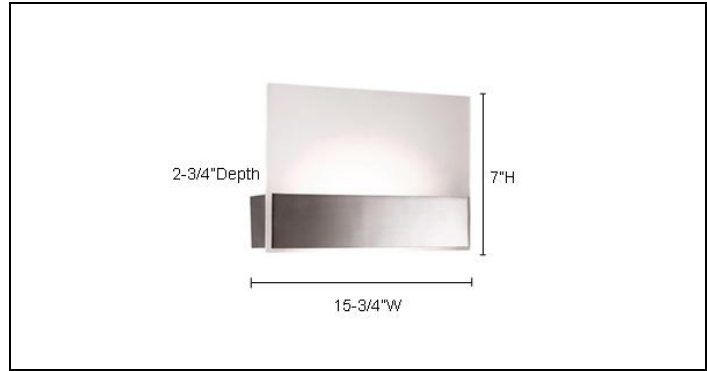

WS 665M • FLAT

ENVISAGE
SERIES 665

Type	
Project	
Catalog No.	

CATALOG INFORMATION

MODEL	GROK
WS 665M FLAT	05 0572 81

DESCRIPTION

- Wall Sconce (Medium)
- ADA Compliant
- Dimensions: 7"H x 15-3/4"W x 2-3/4"D
- Finish: Satin Nickel Band Over Frosted Glass Overlay

LAMP:
(2) Halogen T3L 120V 100W

SERIES 665 – FLAT

WS 665S