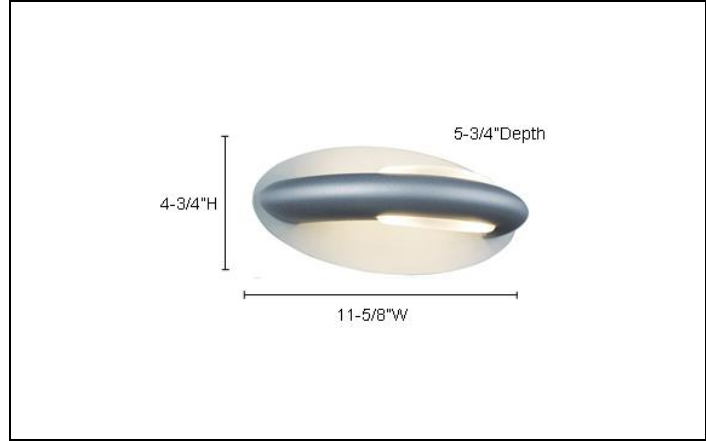

WS 601 • CIRQUE

ENVISAGE
SERIES 601

Type	
Project	
Catalog No.	

CATALOG INFORMATION

MODEL	GROK
WS 601 CIRQUE	05 0573 21

DESCRIPTION

- Semi-Circular Wall Sconce with Opal Backplate.
- The collection includes an adjustable circular 6-light dimmable pendant and a matching wall sconce in a beautiful matte aluminum finish. The light is softly diffused with an anti-glare frosted glass lens. Provides broad area coverage or subtle spatial emphasis.
- Up/Down Illumination.
- Dimensions: 4-3/4"H x 11-5/8"W x 5-3/4"D
- Matte Aluminum with Frosted Glass Lens

LAMPING:

(2) Halogen G9 120V 50W.

SERIES 601 – CIRQUE

WS 601