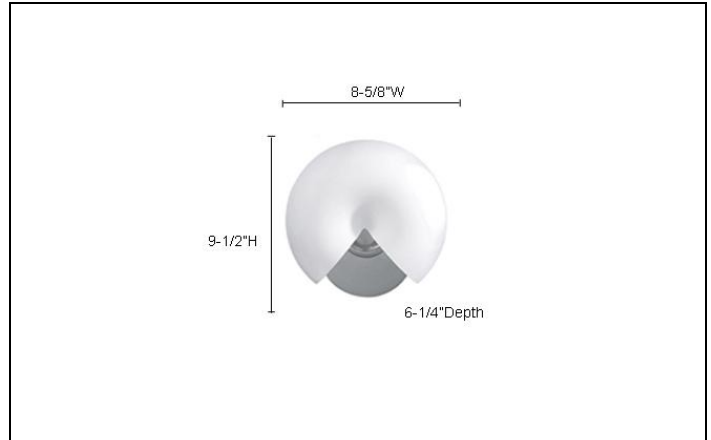

WS 502 • FOSIL

ENVISAGE
SERIES 502

Type	
Project	
Catalog No.	

CATALOG INFORMATION

MODEL

WS 502 FOSIL

DESCRIPTION

- Wall Sconce
- The Chic FOSIL – Series 502 design, inspired by the shape of the nautilus set in satin nickel finish. This collection includes 1-and 3-light Pendants, a Wall Sconce, and a Table Lamp.
- Dimensions: 9-1/2"H x 8-5/8"W x 6-1/4"D
- Finish: Cased Opal Glass with Satin Nickel Wall Canopy

LAMP:

(2) G9 120V 60W.

SERIES 502 – FOSIL

TL 502

PD 502 1

PD 502 3