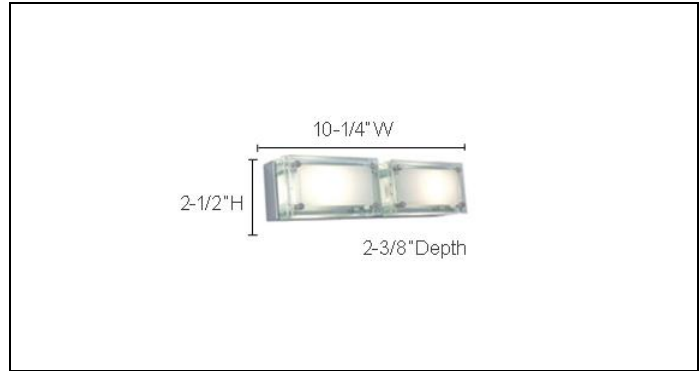

### CATALOG INFORMATION

MODEL	ACCENT FINISH	CANOPY FINISH
WS 307H 2 BRIC	BI – Birch CH – Chrome GL – Glass	CH – Chrome

Ordering Instructions  
Example:

<b>MODEL</b>	-	<b>SHADE</b>	-	<b>CANOPY</b>
WS 307H 2	-	BI	-	CH

### DESCRIPTION

- 2-Light Mini-Rectangular Bar with Accent.
- ADA Compliant.
- Line Voltage
- Dimensions: 2-1/2"H x 10-1/4"W x 2-3/8"D

**LAMP:**  
(2) Osram G9 120V 25W (included).