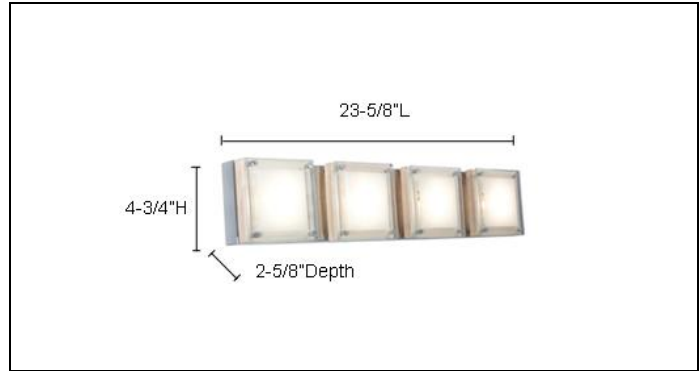

### CATALOG INFORMATION

MODEL	ACCENT FINISH	CANOPY FINISH
WS 306L 4 QUATTRO	BI – Birch CH – Chrome GL – Glass	CH – Chrome

Ordering Instructions    **MODEL**    -    **SHADE**    -    **CANOPY**  
 Example:        -        -   

### DESCRIPTION

- 4-Light Wall Square Glass Bar with Accent.
- ADA Compliant.
- Low Voltage
- Transformer: Built-in Electronic
- Dimensions: 4-3/4"H x 23-5/8"W x 2-5/8"D

**LAMP:**  
 (4) Halogen JC Bi-Pin 12V 35W (included).

### SERIES 306H - QUATTRO (LINE VOLTAGE)