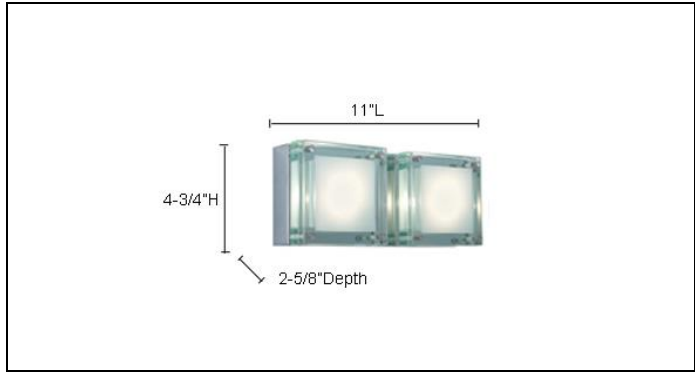

WS 306L 2 • QUATTRO

ENVISAGE
SERIES 306 • LOW VOLTAGE

Type	
Project	
Catalog No.	

CATALOG INFORMATION

MODEL	ACCENT FINISH	CANOPY FINISH
WS 306L 2 QUATTRO	BI – Birch CH – Chrome GL – Glass	CH – Chrome

Ordering Instructions
Example: **MODEL** - **SHADE** - **CANOPY**
 WS 306L 2 - BI - CH

DESCRIPTION

- 2-Light Wall Square Glass Bar with Accent.
- ADA Compliant.
- Low Voltage
- Transformer: Built-in Electronic
- Dimensions: 4-3/4"H x 11"W x 2-5/8"D

LAMP:
 (2) Halogen JC Bi-Pin 12V 35W (included).