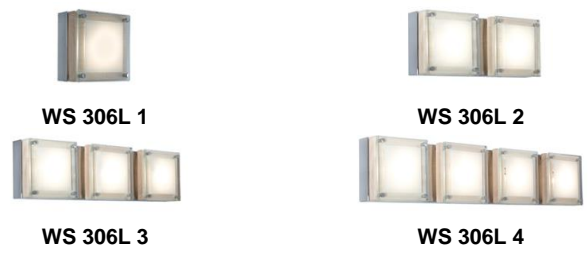

WS 306H 4 • QUATTRO

ENVISAGE
SERIES 306 • LINE VOLTAGE

Type	
Project	
Catalog No.	

CATALOG INFORMATION

MODEL	ACCENT FINISH	CANOPY FINISH
WS 306H 4 QUATTRO	BI – Birch CH – Chrome GL – Glass	CH – Chrome

Ordering Instructions
Example: **MODEL** - **SHADE** - **CANOPY**
 WS 306H 4 - BI - CH

DESCRIPTION

- 4-Light Wall Square Glass Bar with Accent.
- ADA Compliant.
- Line Voltage
- Dimensions: 4-3/4”H x 23-5/8”W x 2-3/8”D

LAMP:
 (4) Osram G9 120V 25W (included).

SERIES 306L - QUATTRO (LOW VOLTAGE)

SERIES 306H - QUATTRO (LINE VOLTAGE)

SERIES 306L - QUATTRO