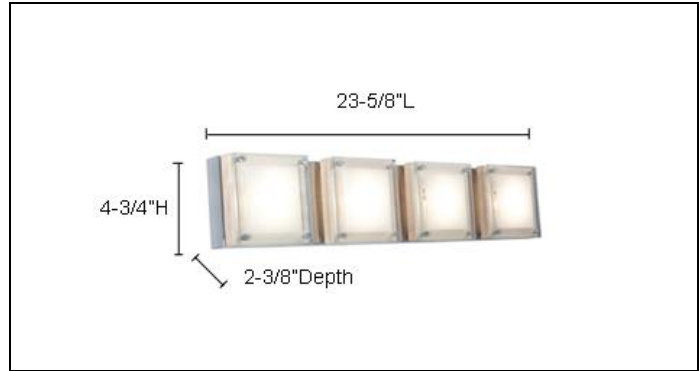

WS 306H 4 • QUATTRO

ENVISAGE
SERIES 306 • LINE VOLTAGE

Type	
Project	
Catalog No.	

CATALOG INFORMATION

MODEL	ACCENT FINISH	CANOPY FINISH
WS 306H 4 QUATTRO	BI – Birch CH – Chrome GL – Glass	CH – Chrome

Ordering Instructions
Example: **MODEL** - **SHADE** - **CANOPY**
 WS 306H 4 - BI - CH

DESCRIPTION

- 4-Light Wall Square Glass Bar with Accent.
- ADA Compliant.
- Line Voltage
- Dimensions: 4-3/4”H x 23-5/8”W x 2-3/8”D

LAMP:
 (4) Osram G9 120V 25W (included).

SERIES 306L - QUATTRO (LOW VOLTAGE)

SERIES 306H - QUATTRO (LINE VOLTAGE)

SERIES 306L - QUATTRO