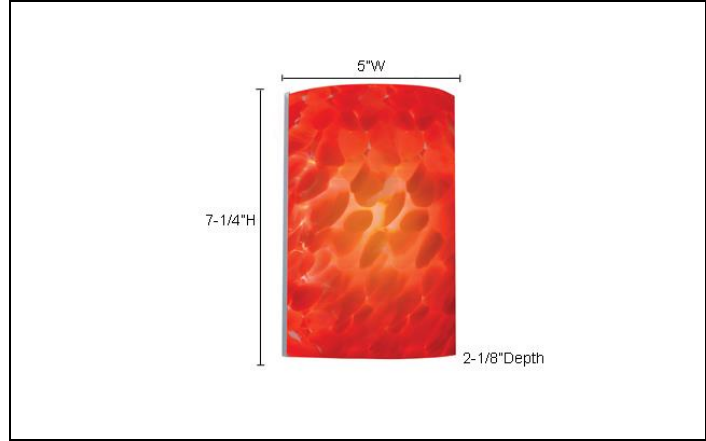

WS 299 • SIENNA

ENVISAGE
COMPANION WALL SCONCES

Type	
Project	
Catalog No.	

CATALOG INFORMATION

MODEL	SHADE FINISH	HARDWARE FINISH
WS 299 SIENNA	AR – Amaretto FR – Frosted MO – Mocha OX – Onyx RD – Red	CH – Chrome

Ordering Instructions
Example: **MODEL** – **SHADE** – **HARDWARE FINISH**
 WS 299 – AR – CH

DESCRIPTION

- Frosted or Frit Shade Wall Sconce
- ADA Compliant
- Hardwire Finish: Chrome
- Dimensions: 7-1/4"H x 5"W x 2-1/8"D