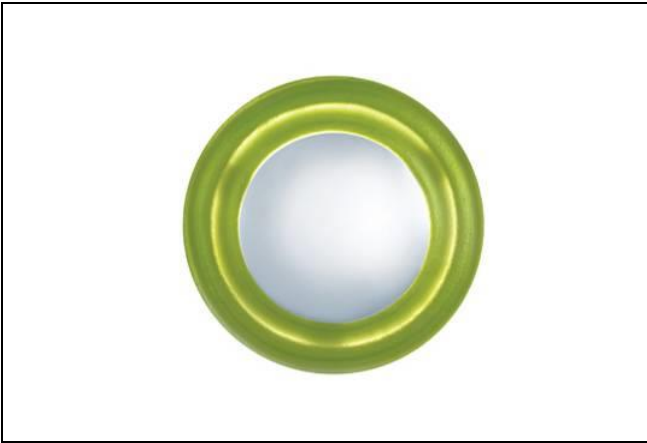

WS 295 • LOLLI

ENVISAGE
COMPANION WALL SCONCES

Type	
Project	
Catalog No.	

CATALOG INFORMATION

MODEL	SHADE FINISH	HARDWARE FINISH
WS 295 LOLLI	BU – Blue GN – Green RD – Red SV – Silver	CH – Chrome

Ordering Instructions Example: **MODEL** – **SHADE** – **HARDWARE FINISH**

DESCRIPTION

- Art Deco Wall Sconce.
- ADA Compliant.
- Hardwire Finish: Chrome
- Dimensions: 8-3/4"Ø x 2-1/2"D

LAMP:

(1) G9 120V 40W included.