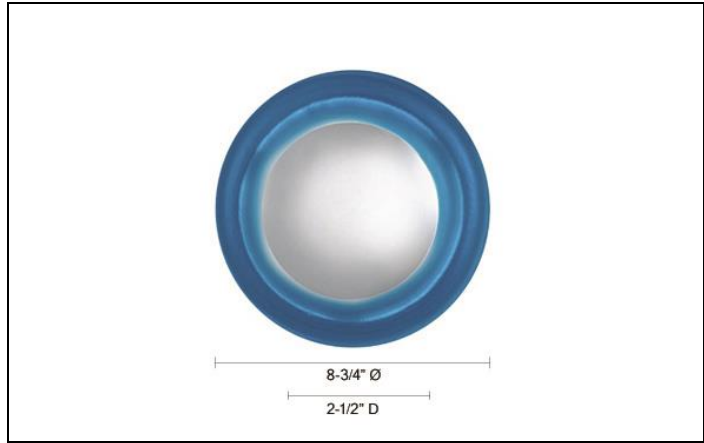

WS 295 • LOLLI

ENVISAGE
COMPANION WALL SCONCES

Type	
Project	
Catalog No.	

CATALOG INFORMATION

MODEL	SHADE FINISH	HARDWARE FINISH
WS 295 LOLLI	BU – Blue GN – Green RD – Red SV – Silver	CH – Chrome

Ordering Instructions Example: **MODEL** – **SHADE** – **HARDWARE FINISH**

DESCRIPTION

- Art Deco Wall Sconce.
- ADA Compliant.
- Hardwire Finish: Chrome
- Dimensions: 8-3/4"Ø x 2-1/2"D

LAMP:

(1) G9 120V 40W included.