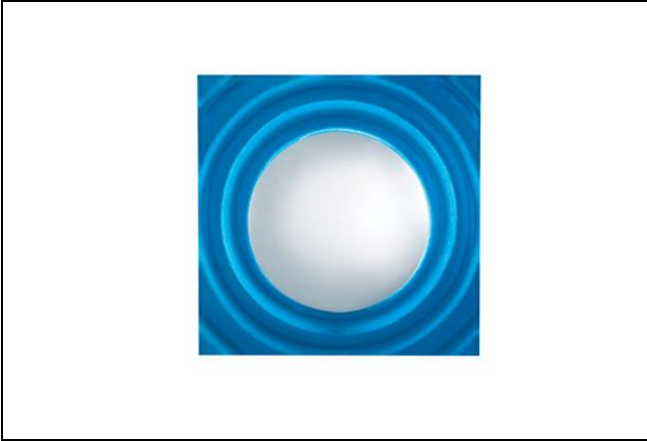

WS 294 • BON BON

ENVISAGE
COMPANION WALL SCONCES

| | |
|-------------|--|
| Type | |
| Project | |
| Catalog No. | |

CATALOG INFORMATION

| MODEL | SHADE FINISH | HARDWARE FINISH |
|----------------|-------------------------------------|-----------------|
| WS 294 BON BON | BU – Blue GN – Green RD – Red | CH – Chrome |

Ordering Instructions
Example: – –

DESCRIPTION

- Art Deco Wall Sconce.
- ADA Compliant Lighting.
- Hardware Finish: Chrome
- Dimensions: 8-1/2"H x 8-1/2"W x 3-1/4"D

LAMP:
 (1) G9 120V 40W (included).