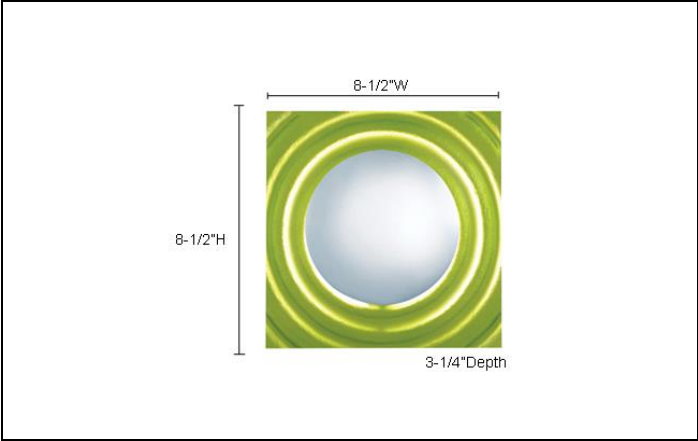

WS 294 • BON BON

ENVISAGE
COMPANION WALL SCONCES

| | |
|-------------|--|
| Type | |
| Project | |
| Catalog No. | |

CATALOG INFORMATION

| MODEL | SHADE FINISH | HARDWARE FINISH |
|----------------|-------------------------------------|-----------------|
| WS 294 BON BON | BU – Blue GN – Green RD – Red | CH – Chrome |

Ordering Instructions
Example: – –

DESCRIPTION

- Art Deco Wall Sconce.
- ADA Compliant Lighting.
- Hardware Finish: Chrome
- Dimensions: 8-1/2"H x 8-1/2"W x 3-1/4"D

LAMP:
 (1) G9 120V 40W (included).