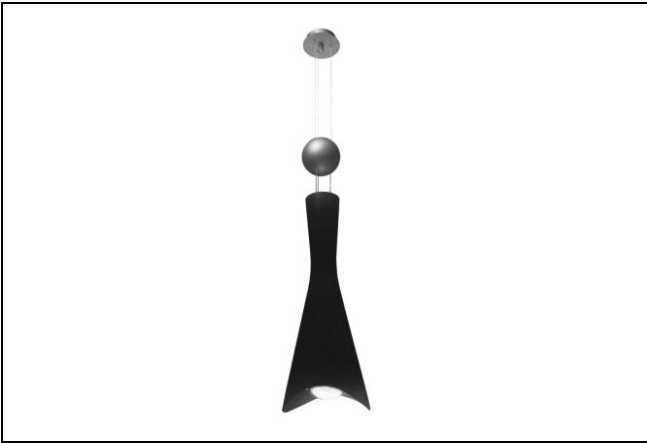

PD 659 • SHI

ENVISAGE  
PENDANT SERIES

Type	
Project	
Catalog No.	

**CATALOG INFORMATION**

MODEL	GROK	FINISH
PD 659 SHI	00 2725	BK – Black Opal Glass with Matte Aluminum WH – White Opal Glass with Matte Aluminum

**DESCRIPTION**

- Adjustable Pendant
- Color Changing LED Lamp With Remote Control.
- Dimensions: 8-7/8"Ø x 24-1/2"H
- Height Adjustment: 59" Max.

**LAMP:**

LED + Incandescent Medium Base  
(1) GU10 LED 5W + (1) G40 100W.