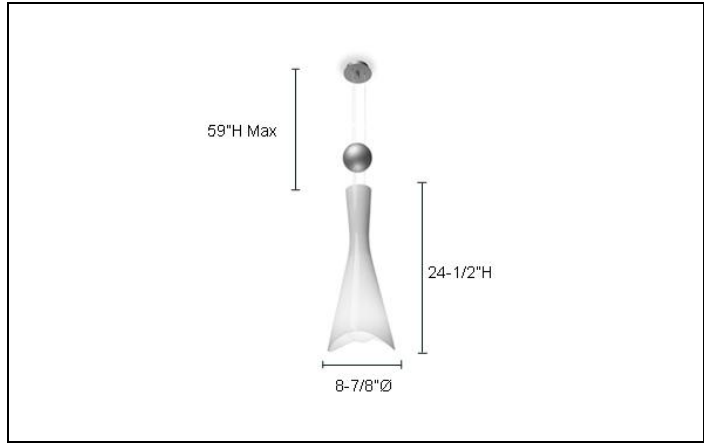

PD 659 • SHI

ENVISAGE  
PENDANT SERIES

Type	
Project	
Catalog No.	

**CATALOG INFORMATION**

MODEL	GROK	FINISH
PD 659 SHI	00 2725	BK – Black Opal Glass with Matte Aluminum WH – White Opal Glass with Matte Aluminum

**DESCRIPTION**

- Adjustable Pendant
- Color Changing LED Lamp With Remote Control.
- Dimensions: 8-7/8"Ø x 24-1/2"H
- Height Adjustment: 59" Max.

**LAMP:**

LED + Incandescent Medium Base  
(1) GU10 LED 5W + (1) G40 100W.