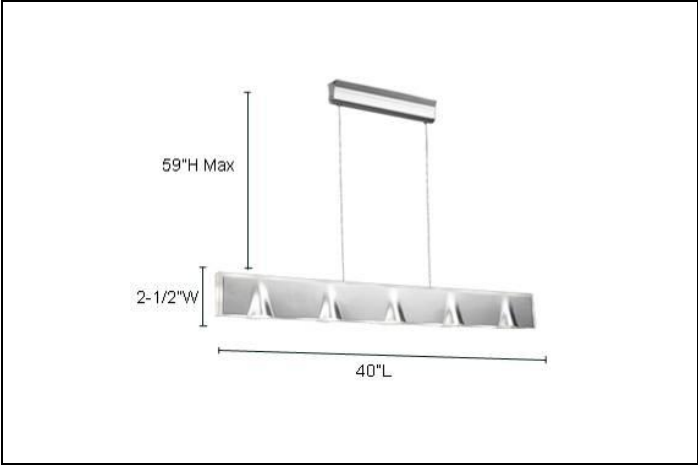

### CATALOG INFORMATION

MODEL	GROK	FINISH
PD 631 TEMPO	00 2673	AL – Aluminum BK – Black

### DESCRIPTION

- Adjustable Pendant
- Dimensions: 40"L x 2-1/2"W
- Height Adjustment: 59" Max.

**LAMP:**  
(5) Halogen G9 120V 40W.