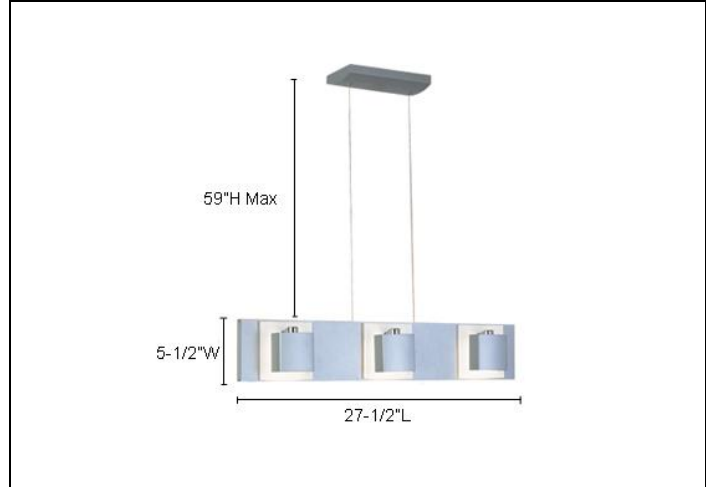

PD 602 • MIRA

ENVISAGE
PENDANT SERIES

Type	
Project	
Catalog No.	

CATALOG INFORMATION

MODEL	GROK
PD 602 MIRA	00 0567 N4

DESCRIPTION

- 6-Light Adjustable Pendant
- The Mira – Series 602 is a beautiful two-tone textured metallic gray frame on a frosted glass overlay for soft even up/down illumination, finished with a chrome accent. The Mira collection includes a 6-Light adjustable pendant and a matching wall sconce. Perfect for the corporate boardroom. The quiet sophisticated restaurant, or over a dining table in a home.
- Up / Down Illumination
- Dimensions: 27-1/2”L x 5-1/2”W
- Height Adjustment: 59” Max.
- Finish: Textured Metallic Grey with Frosted Glass Backplate and Chrome Accent

LAMP:

(6) Halogen G9 120V 35W.

SERIES 602 – MIRA

WS 602