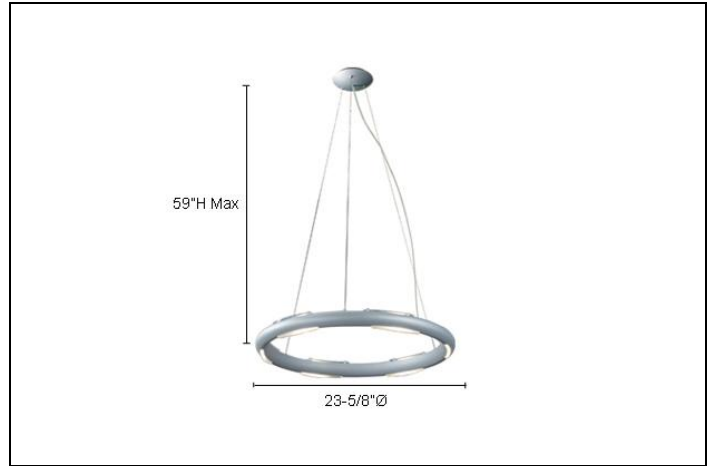

PD 601 • CIRQUE

ENVISAGE
PENDANT SERIES

| | |
|-------------|--|
| Type | |
| Project | |
| Catalog No. | |

CATALOG INFORMATION

| | |
|---------------|-------------|
| MODEL | GROK |
| PD 601 CIRQUE | 00 0573 21 |

DESCRIPTION

- 6-Light Circular Adjustable Pendant
- The Cirque – Series 601 collection includes an adjustable circular 6-light dimmable pendant and a matching wall sconce in a beautiful matte aluminum finish. The light is softly diffused with an anti-glare frosted glass lens. Provides broad area coverage or subtle spatial emphasis. The semi circular wall sconce features up/down illumination.
- Dimensions: 23-5/8"Ø
- Height Adjustment: 59" Max
- Finish: Matte Aluminum with Frosted Glass Diffuser Lens

LAMP:
(6) Halogen G9 120V 40W.

SERIES 601 – CIRQUE

WS 601