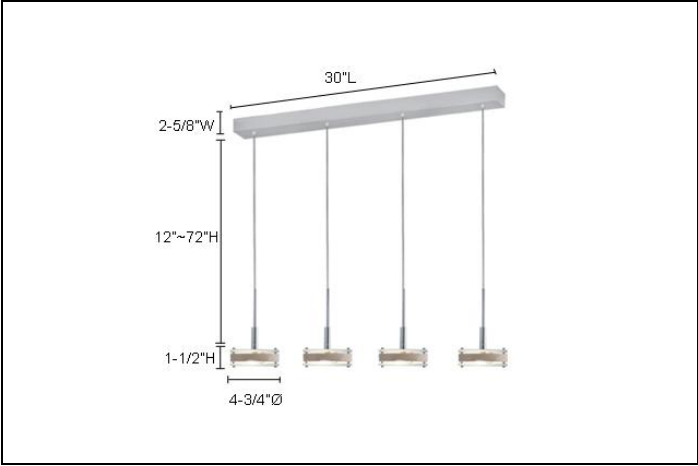

PD 302-4 • DISCUS

ENVISAGE
PENDANT SERIES

Type	
Project	
Catalog No.	

CATALOG INFORMATION

MODEL	DISC ACCENT	CANOPY FINISH
PD302-4 DISCUS	BI – Birch CH – Chrome GL – Glass	SN – Satin Nickel

DESCRIPTION

- 4- Light Adjustable Pendant
- The attractive Discus- Series 302 offers a choice of glass, chrome, or birch wood accent. The birch wood trimming may be custom-stained to match any interior décor. The tempered glass enclosure is frosted in the center, with a clear band around the edges. This series includes one, two, three and four-light Pendants.
- Transformer: Built-In Electronic
- Glass Dimensions: 1-1/2"H x 4-3/4"Ø
- Canopy Dimensions: 30"L x 2-5/8"W
- Height Adjustment: 12" ~ 72"

LAMP:
(4) Halogen JC Bi-Pin 12V 35W (included).

SERIES 302 – DISCUS