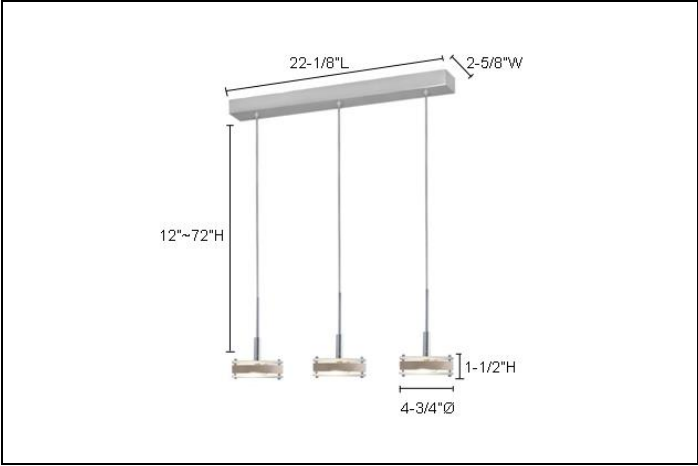

PD 302-3 • DISCUS

ENVISAGE
PENDANT SERIES

Type	
Project	
Catalog No.	

CATALOG INFORMATION

MODEL	DISC ACCENT	CANOPY FINISH
PD302-3 DISCUS	BI – Birch CH – Chrome GL – Glass	SN – Satin Nickel

DESCRIPTION

- 3- Light Adjustable Pendant
- The attractive Discus- Series 302 offers a choice of glass, chrome, or birch wood accent. The birch wood trimming may be custom-stained to match any interior décor. The tempered glass enclosure is frosted in the center, with a clear band around the edges. This series includes one, two, three and four-light Pendants.
- Transformer: Built-In Electronic
- Glass Dimensions: 1-1/2”H x 4-3/4”Ø
- Canopy Dimensions: 22-1/8”L x 2-5/8”W
- Height Adjustment: 12” ~ 72”

LAMP:
(3) Halogen JC Bi-Pin 12V 35W (included).

SERIES 302 – DISCUS

PD 302-1

PD 302-2

PD 302-4