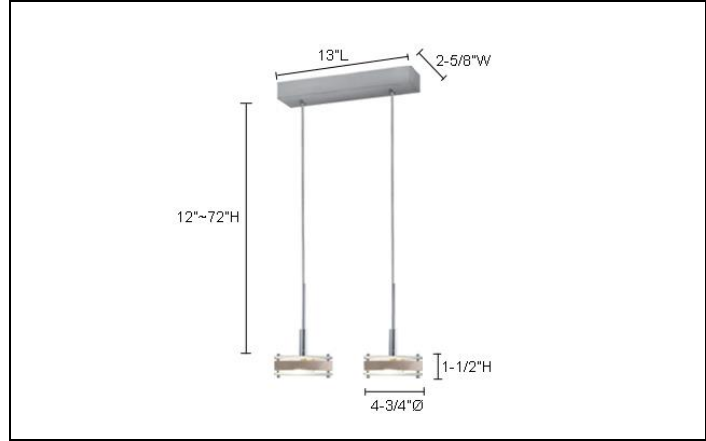

PD 302-2 • DISCUS

ENVISAGE
PENDANT SERIES

Type	
Project	
Catalog No.	

CATALOG INFORMATION

MODEL	DISC ACCENT	CANOPY FINISH
PD302-2 DISCUS	BI – Birch CH – Chrome GL – Glass	SN – Satin Nickel

DESCRIPTION

- 2- Light Adjustable Pendant
- The attractive Discus- Series 302 offers a choice of glass, chrome, or birch wood accent. The birch wood trimming may be custom-stained to match any interior décor. The tempered glass enclosure is frosted in the center, with a clear band around the edges. This series includes one, two, three and four-light Pendants.
- Transformer: Built-In Electronic
- Glass Dimensions: 1-1/2"H x 4-3/4"Ø
- Canopy Dimensions: 13"L x 2-5/8"W
- Height Adjustment: 12" ~ 72"

LAMP:

(2) Halogen JC Bi-Pin 12V 35W (included).

SERIES 302 – DISCUS

PD 302-1

PD 302-3

PD 302-4