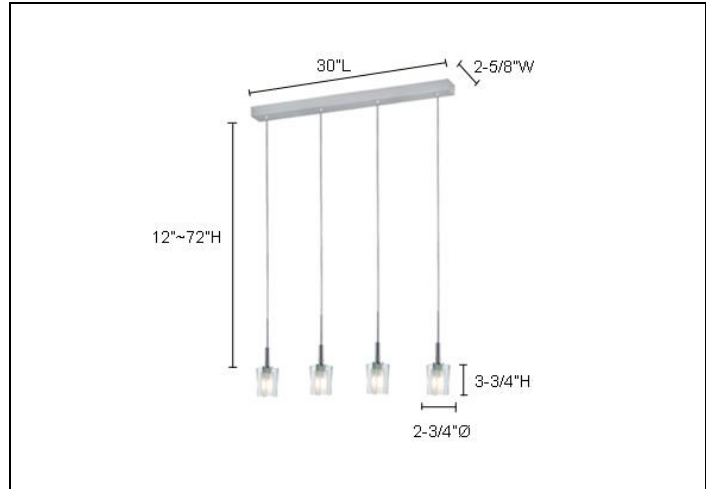

# PD 301-4 • AKINA

ENVISAGE  
PENDANT SERIES

Type	
Project	
Catalog No.	

### CATALOG INFORMATION

MODEL	CANOPY FINISH
PD 301-4	SN – Satin Nickel

### DESCRIPTION

- 4-Light Adjustable Pendant.
- AKINA – Series 301 features a charming 4-point glass element, set perpendicularly over a frosted cylindrical core. The collection comprises of Ceiling Mounts from 1-light through 4-light, single and multiple pendants, as well as 1-light and 2-light Wall Sconces.
- Transformer: Built-In Electronic
- Glass Dimensions: 3-3/4" H x 2-3/4" Ø
- Canopy Dimensions: 30" L x 2-5/8" W
- Height Adjustment: 12" ~ 72"

### LAMP:

(4) Halogen JC Bin-Pin 12V 35W (included).