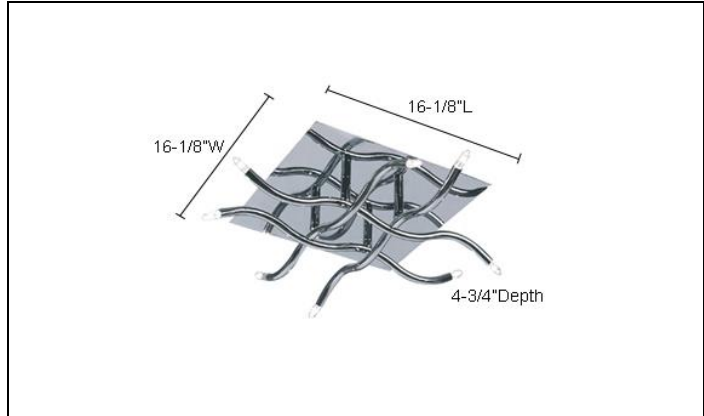

CTC 505 8 • AIRE

ENVISAGE
CEILING MOUNT SERIES

Type	
Project	
Catalog No.	

CATALOG INFORMATION

MODEL

CTC 505 8 AIRE

DESCRIPTION

- 8-Light Close-To-Ceiling / Wall Mount
- The contemporary AIRE – Series 505 collection features highly reflective waves of “matchsticks” composed in an exquisite criss-cross arrangement. The offering includes an 8-light and a 12-light Close-to-Ceiling mounted fixture on a square base. Also included in the collection is a small 6-light Close-to-Ceiling fixture with a beautifully styled deco plate which is ADA compliant when used as a wall sconce..
- Built-in Electronic Transformer
- Dimensions: 16-1/8” x 16-1/8”W x 4-3/4”H
- Finish: Chrome

LAMP:

(8) Halogen JC Bi-Pin G4 Base 12V 10W (included).

SERIES 505 - AIRE

CTC 505 6

CTC 505 12

CTC 505 16