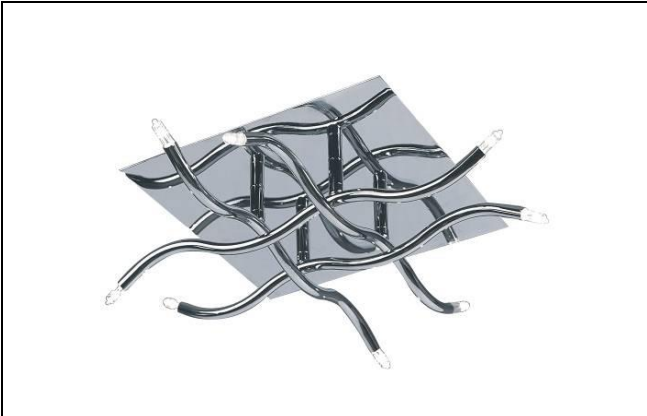

CTC 505 8 • AIRE

ENVISAGE
CEILING MOUNT SERIES

Type	
Project	
Catalog No.	

CATALOG INFORMATION

MODEL

CTC 505 8 AIRE

DESCRIPTION

- 8-Light Close-To-Ceiling / Wall Mount
- The contemporary AIRE – Series 505 collection features highly reflective waves of “matchsticks” composed in an exquisite criss-cross arrangement. The offering includes an 8-light and a 12-light Close-to-Ceiling mounted fixture on a square base. Also included in the collection is a small 6-light Close-to-Ceiling fixture with a beautifully styled deco plate which is ADA compliant when used as a wall sconce..
- Built-in Electronic Transformer
- Dimensions: 16-1/8” x 16-1/8”W x 4-3/4”H
- Finish: Chrome

LAMP:

(8) Halogen JC Bi-Pin G4 Base 12V 10W (included).

SERIES 505 - AIRE

CTC 505 6

CTC 505 12

CTC 505 16