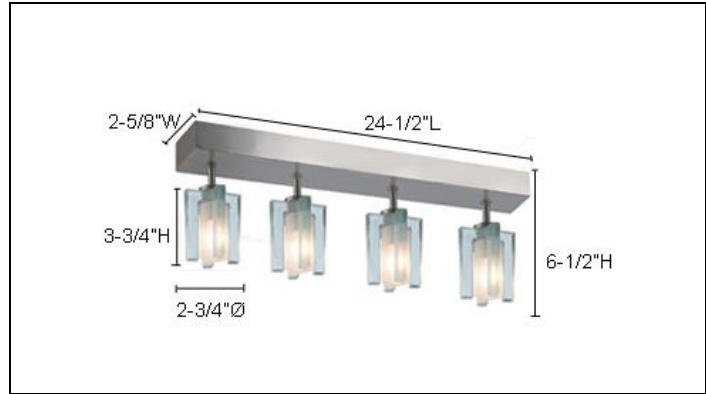

CM 301-4R • AKINA

ENVISAGE
CEILING MOUNT SERIES

Type	
Project	
Catalog No.	

CATALOG INFORMATION

MODEL

CM 301-4R AKINA

DESCRIPTION

- 4-Light Ceiling Mount with Rectangular Base.
- AKINA – Series 301 features a charming 4-point glass element, set perpendicularly over a frosted cylindrical core. The collection comprises of Ceiling Mounts from 1-light through 4-light, single and multiple pendants, as well as 1-light and 2-light Wall Sconces.
- Transformer: Built-In Electronic
- Glass Dimensions: 3-3/4" H x 2-3/4" Ø
- Fixture Dimensions: 24-1/2" L x 2-5/8" W x 6-1/2" H
- Canopy Finish: SN – Satin Nickel

LAMP:

(4) Halogen JC Bin-Pin 12V 35W (included).

SERIES 301 – AKINA

WS 301-1

WS 301-2

CM 301-1S

CM 301-2R

CM 301-3R