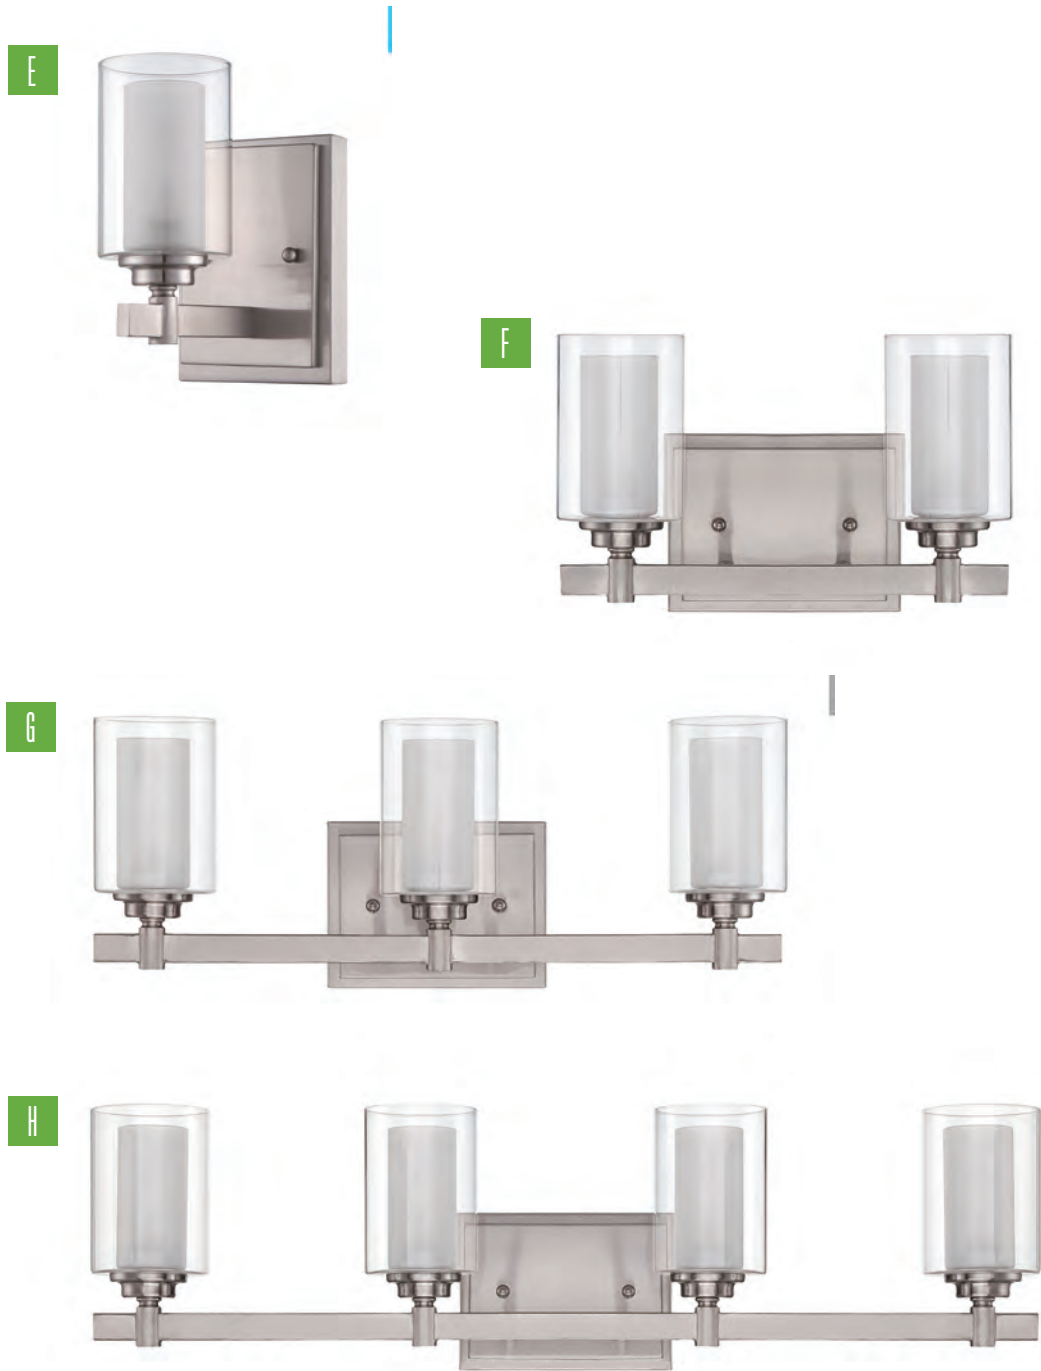

A

B

C

D

■	SKU	TYPE	FINISH	SHADE/GLASS	BULB TYPE	SIZE
A	16606CH1	Vanity	Chrome	Frosted Opal Glass	Medium Base, 1 x 60W	7" H x 5.5" W x 6.5" E
B	16615CH2	Vanity	Chrome	Frosted Opal Glass	Medium Base, 2 x 60W	7" H x 15.25" W x 6.5" E
C	16621CH3	Vanity	Chrome	Frosted Opal Glass	Medium Base, 3 x 60W	7" H x 21" W x 6.5" E
D	16628CH4	Vanity	Chrome	Frosted Opal Glass	Medium Base, 4 x 60W	7" H x 29" W x 6.5" E
E	16705BNK1	Vanity	Brushed Polished Nickel	Clear Outer and Frosted Inner	Candelabra Base, 1 x 60W	7.5" H x 4.75" W x 6" E
F	16712BNK2	Vanity	Brushed Polished Nickel	Clear Outer and Frosted Inner	Candelabra Base, 2 x 60W	7" H x 11.75" W x 6" E
G	16720BNK3	Vanity	Brushed Polished Nickel	Clear Outer and Frosted Inner	Candelabra Base, 3 x 60W	7" H x 19.5" W x 6" E
H	16727BNK4	Vanity	Brushed Polished Nickel	Clear Outer and Frosted Inner	Candelabra Base, 4 x 60W	7" H x 26.75" W x 6" E