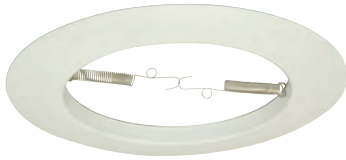

I

J

K

L

M

N

O

■	SKU	TYPE	INSTALLED	FINISH	MASTER CARTON / SIZE
A	K212-O	Keyless Fixture	Lamp Holder	Porcelain	Individually Boxed (50 Pieces)
B	K212-P	Keyless Fixtures	Lamp Holder	White Plastic	Individually Boxed (50 Pieces)
C	K858-SO	Three Piece Pull Chain	Porcelain Construction	Porcelain	Individually Boxed (50 Pieces)
D	BUK	Blank Up Kit	-	White	Individually Poly Bagged
E	K-WG	A-19 Metal Wire Guard	To Be Used With K212-O	Brass	Individually Poly Bagged (30 Pieces)
F	K212-CF	Small Space Lighting	1-13WSGU24L-27K Bulb	White	5" W x 3.75" H
G	K212M-CF	Small Space Lighting	With Motion Sensor, 1-13WSGU24L-27K Bulb	White	5" W x 4" H x 6.75" L
H	K212PC-CF	Small Space Lighting	With Pull Chain, 1-13WSGU24L-27K Bulb	White	5" W x 3.75" H
I	T-501	Open Ring	PAR 38, BR40/150 Watt. Max.	White	7.75" Diameter
J	T-508	Open Ring	PAR 30, BR30/75 Watt. Max.	White	7.75" Diameter
K	T-503WW	White Aluminum Baffle	PAR 38, BR40/150 Watt. Max.	White	7.75" Diameter
L	T-502M	White Metal Shower Trim	Clear Glass, A19	White	7.75" Diameter
M	T-506	Eyeball	PAR 30, BR30/75 Watt. Max.	White	7.75" Diameter
N	T-504WW	White Aluminum Baffle	PAR 30, BR30/75 Watt. Max., Wide Ring	White	7.75" Diameter
O	T-42WW	White Aluminum Baffle	PAR 20, R20/50 Watt. Max.	White	5" Diameter