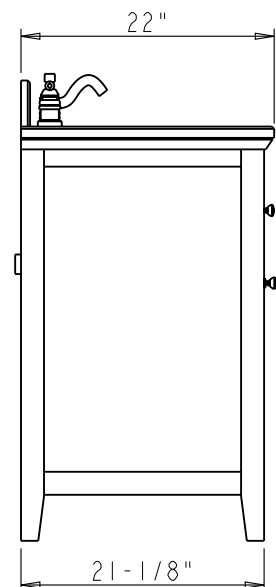

Chatham Shaker Vanity

Mirror:

MIR090-30

28" x 34"

Beveled Glass

Vanity Base:

VAN090-36

35-11/16" x 21-7/8" x 35"

Birch solids and veneers

Chocolate finish

Top & Bowl Preinstalled:

VAN090-36-T

36" x 22" x 36"

Birch solids and veneers

Chocolate finish

2.5cm Emperador Light Quartz

8" widespread faucet holes

15" x 12" oval white porcelain bowl

Backsplash included

Dimensions of vanities may vary by 1/4" from given specifications. Measurements are subject to change.