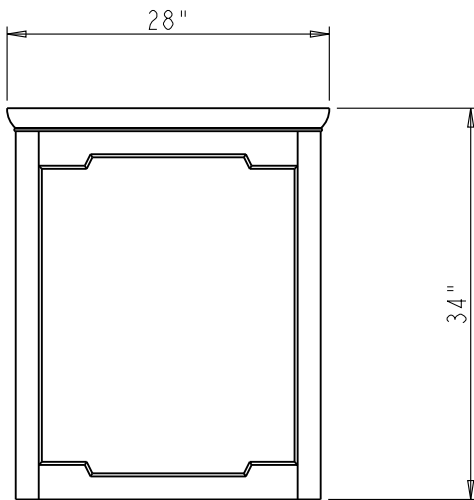

Chatham Shaker Vanity

Mirror:

MIR090-30

28" x 34"

Beveled Glass

Vanity Base:

VAN090-36

35-11/16" x 21-7/8" x 35"

Birch solids and veneers

Chocolate finish

Top & Bowl Preinstalled:

VAN090-36-T

36" x 22" x 36"

Birch solids and veneers

Chocolate finish

2.5cm Emperador Light Quartz

8" widespread faucet holes

15" x 12" oval white porcelain bowl

Backsplash included

Dimensions of vanities may vary by 1/4" from given specifications. Measurements are subject to change.