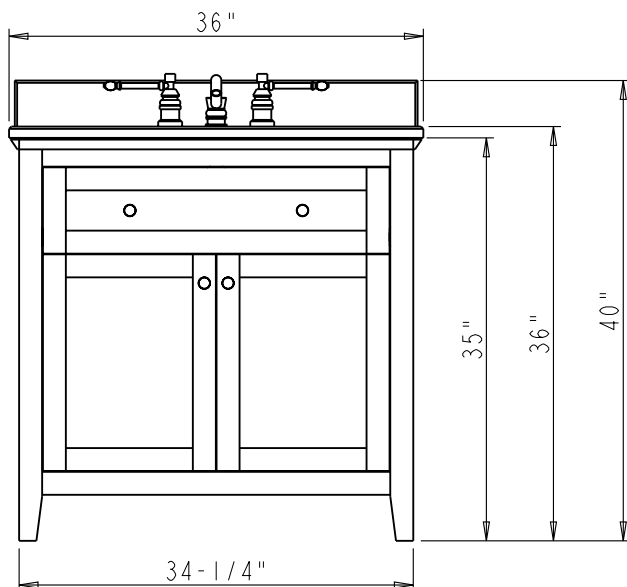

Chatham Shaker Vanity

Mirror:

MIR090-30

28" x 34"

Beveled Glass

Vanity Base:

VAN090-36

35-11/16" x 21-7/8" x 35"

Birch solids and veneers

Chocolate finish

Top & Bowl Preinstalled:

VAN090-36-T

36" x 22" x 36"

Birch solids and veneers

Chocolate finish

2.5cm Emperador Light Quartz

8" widespread faucet holes

15" x 12" oval white porcelain bowl

Backsplash included

Dimensions of vanities may vary by 1/4" from given specifications. Measurements are subject to change.