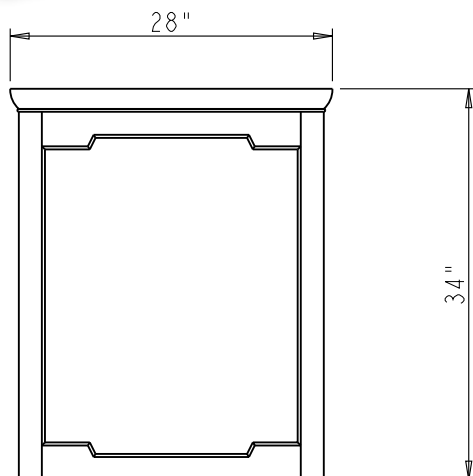

## Chatham Shaker Vanity

**Mirror:**

**MIR090-30**

28" x 34"

Beveled Glass

**Vanity Base:**

**VAN090-30**

29-11/16" x 21-7/8" x 35"

Birch solids and veneers

Chocolate finish

**Top & Bowl Preinstalled:**

**VAN090-30-T**

30" x 22" x 36"

Birch solids and veneers

Chocolate finish

2.5cm Emperador Light Quartz

8" widespread faucet holes

15" x 12" oval white porcelain bowl

Backsplash included

Dimensions of vanities may vary by 1/4" from given specifications. Measurements are subject to change.