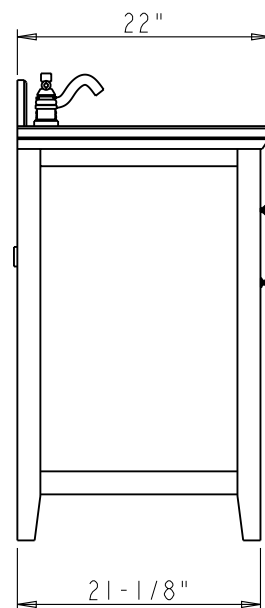

## Chatham Shaker Vanity

**Mirror:**

**MIR090-30**

28" x 34"

Beveled Glass

**Vanity Base:**

**VAN090-30**

29-11/16" x 21-7/8" x 35"

Birch solids and veneers

Chocolate finish

**Top & Bowl Preinstalled:**

**VAN090-30-T**

30" x 22" x 36"

Birch solids and veneers

Chocolate finish

2.5cm Emperador Light Quartz

8" widespread faucet holes

15" x 12" oval white porcelain bowl

Backsplash included

Dimensions of vanities may vary by 1/4" from given specifications. Measurements are subject to change.