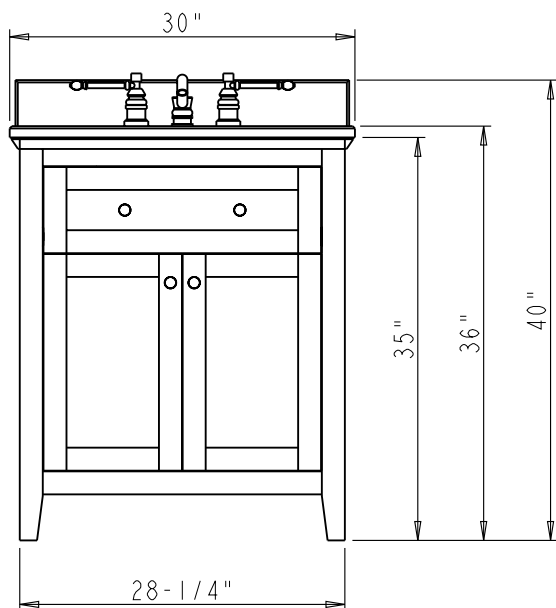

## Chatham Shaker Vanity

**Mirror:**

**MIR090-30**

28" x 34"

Beveled Glass

**Vanity Base:**

**VAN090-30**

29-11/16" x 21-7/8" x 35"

Birch solids and veneers

Chocolate finish

**Top & Bowl Preinstalled:**

**VAN090-30-T**

30" x 22" x 36"

Birch solids and veneers

Chocolate finish

2.5cm Emperador Light Quartz

8" widespread faucet holes

15" x 12" oval white porcelain bowl

Backsplash included

Dimensions of vanities may vary by 1/4" from given specifications. Measurements are subject to change.