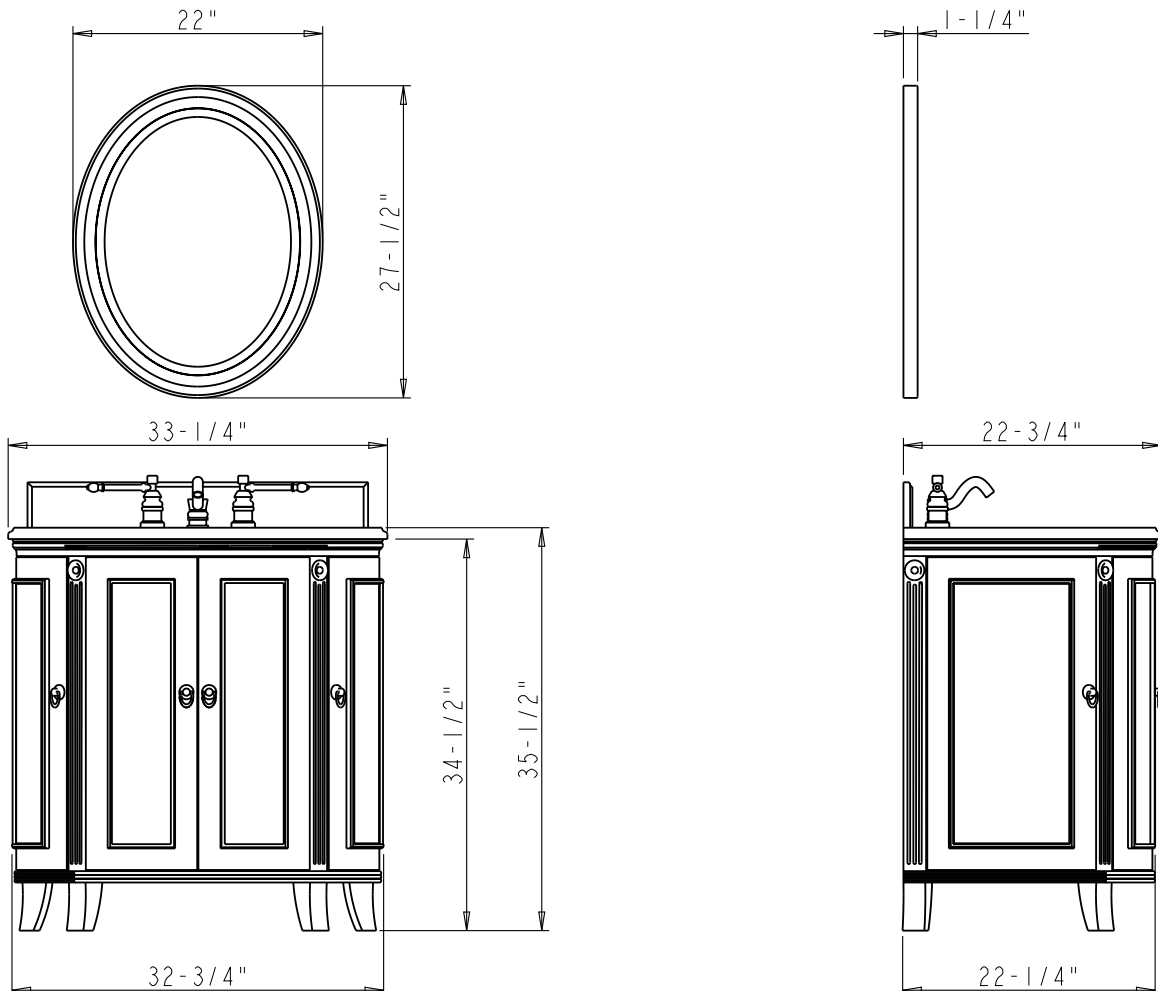

JEFFREY ALEXANDER

Vanities by Hardware Resources

Demi-Lune Espresso Vanity

Mirror:

MIR056

22" x 27-1/2"
Beveled Glass

Vanity Base:

VAN056

31" x 22-1/4" x 34-1/2"
Birch solids and veneers
Espresso finish

Top & Bowl Preinstalled:

VAN056-T

33-1/4" x 22-3/4" x 35-1/2"
Birch solids and veneers
Espresso finish
2.5cm black granite top
8" widespread faucet holes
15" x 12" white porcelain bowl
Backsplash included

Dimensions of vanities may vary by 1/4" from given specifications. Measurements are subject to change.