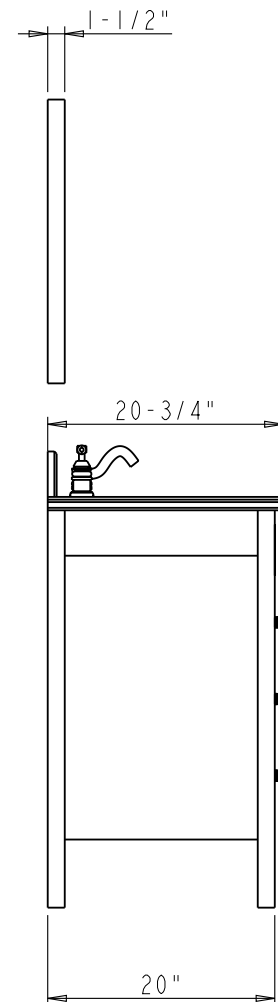

Barcelona Modern Vanity

Mirror:

MIR032

25" x 25"

Beveled Glass

Vanity Base:

VAN032

26" x 20" x 35"

Birch solids

Black finish

Top & Bowl Preinstalled:

VAN032-T

26" x 20-3/4" x 35-3/16"

Birch solids and Rosewood veneers

Rosewood finish

2.5cm black granite top

8" widespread faucet holes

15" x 12" parchment porcelain bowl

Backsplash included

Dimensions of vanities may vary by 1/4" from given specifications. Measurements are subject to change.