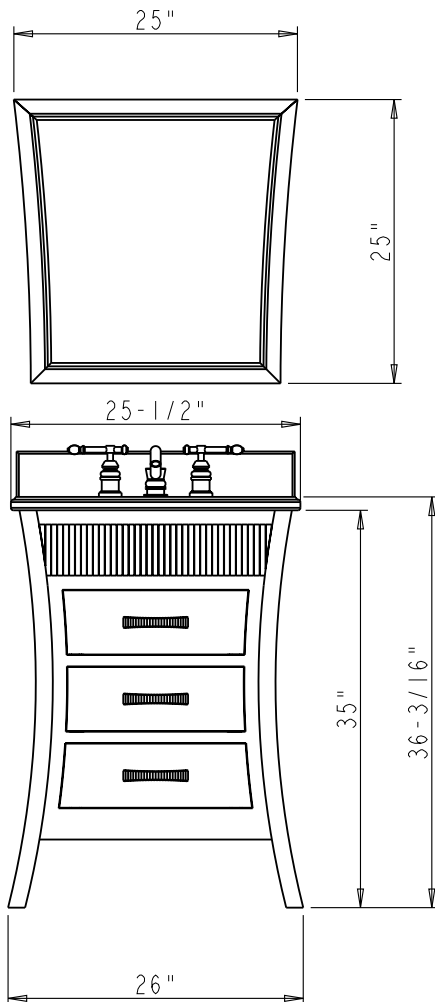

Barcelona Modern Vanity

Mirror:

MIR032

25" x 25"

Beveled Glass

Vanity Base:

VAN032

26" x 20" x 35"

Birch solids

Black finish

Top & Bowl Preinstalled:

VAN032-T

26" x 20-3/4" x 35-3/16"

Birch solids and Rosewood veneers

Rosewood finish

2.5cm black granite top

8" widespread faucet holes

15" x 12" parchment porcelain bowl

Backsplash included

Dimensions of vanities may vary by 1/4" from given specifications. Measurements are subject to change.