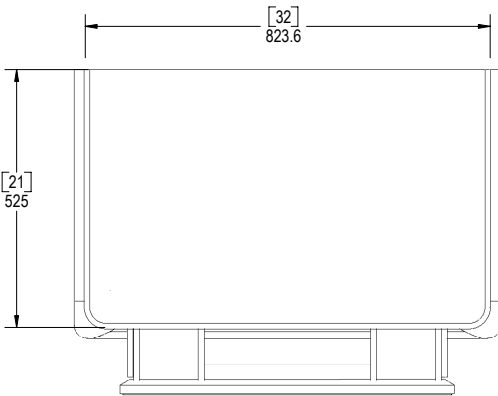

JEFFREY ALEXANDER

Vanities by Hardware Resources

Walnut Bombé Vanity

Mirror:

MIR009

26" x 32"

Beveled Glass

Vanity Base:

VAN009

34" x 21-1/2" x 32-3/4"

Birch solids and burl veneers

Walnut finish

Top & Bowl Preinstalled:

VAN009-T

34" x 21-1/2" x 33-3/4"

Birch solids and burl veneers

Walnut finish

2.5cm black granite top

8" widespread faucet holes

15" x 12" white porcelain bowl

Backsplash included

Dimensions of vanities may vary by 1/4" from given specifications. Measurements are subject to change.