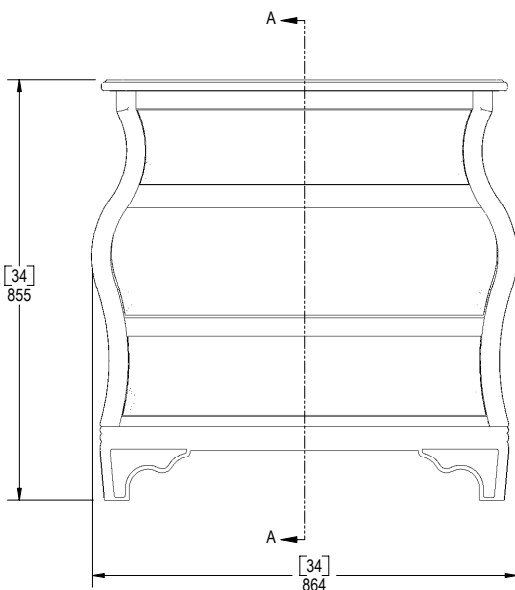

JEFFREY ALEXANDER

Vanities by Hardware Resources

Walnut Bombé Vanity

Mirror:

MIR009

26" x 32"

Beveled Glass

Vanity Base:

VAN009

34" x 21-1/2" x 32-3/4"

Birch solids and burl veneers

Walnut finish

Top & Bowl Preinstalled:

VAN009-T

34" x 21-1/2" x 33-3/4"

Birch solids and burl veneers

Walnut finish

2.5cm black granite top

8" widespread faucet holes

15" x 12" white porcelain bowl

Backsplash included

Dimensions of vanities may vary by 1/4" from given specifications. Measurements are subject to change.