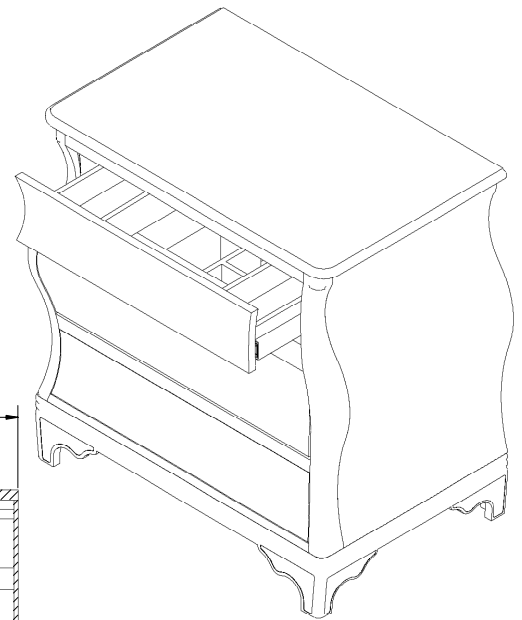

JEFFREY ALEXANDER

Vanities by Hardware Resources

Walnut Bombé Vanity

Mirror:

MIR009

26" x 32"

Beveled Glass

Vanity Base:

VAN009

34" x 21-1/2" x 32-3/4"

Birch solids and burl veneers

Walnut finish

Top & Bowl Preinstalled:

VAN009-T

34" x 21-1/2" x 33-3/4"

Birch solids and burl veneers

Walnut finish

2.5cm black granite top

8" widespread faucet holes

15" x 12" white porcelain bowl

Backsplash included

Dimensions of vanities may vary by 1/4" from given specifications. Measurements are subject to change.