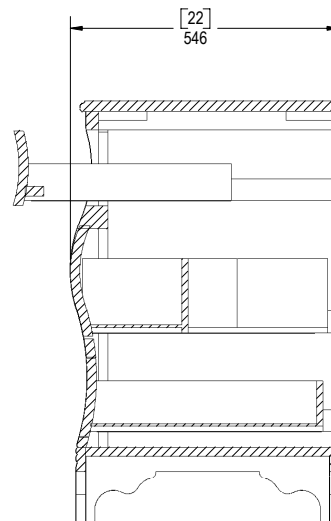

JEFFREY ALEXANDER

Vanities by Hardware Resources

Walnut Bombé Vanity

Mirror:

MIR009

26" x 32"

Beveled Glass

Vanity Base:

VAN009

34" x 21-1/2" x 32-3/4"

Birch solids and burl veneers

Walnut finish

Top & Bowl Preinstalled:

VAN009-T

34" x 21-1/2" x 33-3/4"

Birch solids and burl veneers

Walnut finish

2.5cm black granite top

8" widespread faucet holes

15" x 12" white porcelain bowl

Backsplash included

Dimensions of vanities may vary by 1/4" from given specifications. Measurements are subject to change.