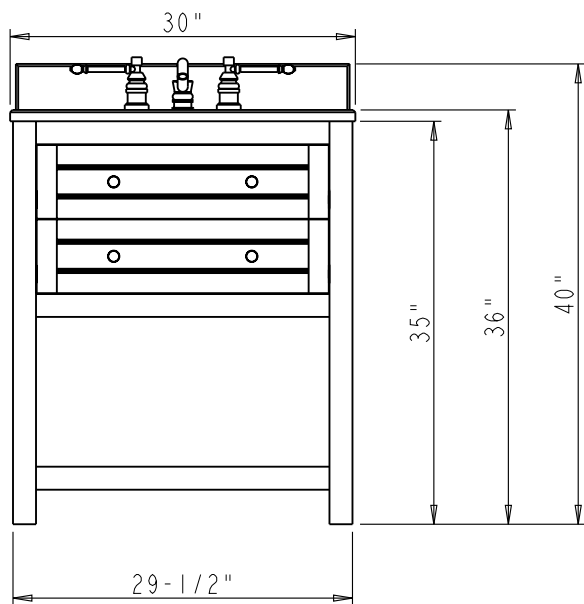

Astoria Modern Vanity

Mirror:

MIR091-30
28" x 34"
Beveled Glass

Vanity Base:

VAN091-30
29-1/2" x 21-3/4" x 35"
Birch solids and veneers
Cream White finish

Top & Bowl Preinstalled:

VAN091-30-T
30" x 22" x 36"
Birch solids and veneers
Cream White finish
2.5cm Emperador Light Quartz
8" widespread faucet holes
15" x 12" oval white porcelain bowl
Backsplash included

Dimensions of vanities may vary by 1/4" from given specifications. Measurements are subject to change.