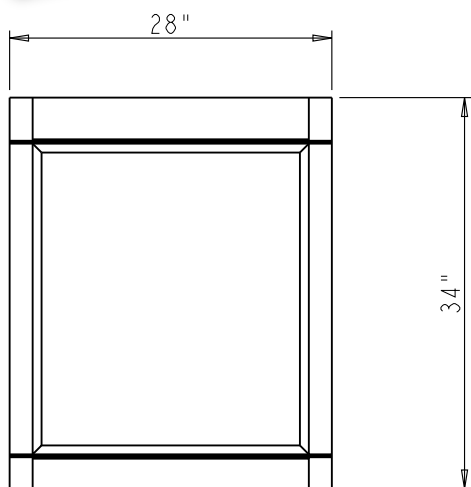

Astoria Modern Vanity

Mirror:

MIR091-30
28" x 34"
Beveled Glass

Vanity Base:

VAN091-30
29-1/2" x 21-3/4" x 35"
Birch solids and veneers
Cream White finish

Top & Bowl Preinstalled:

VAN091-30-T
30" x 22" x 36"
Birch solids and veneers
Cream White finish
2.5cm Emperador Light Quartz
8" widespread faucet holes
15" x 12" oval white porcelain bowl
Backsplash included

Dimensions of vanities may vary by 1/4" from given specifications. Measurements are subject to change.