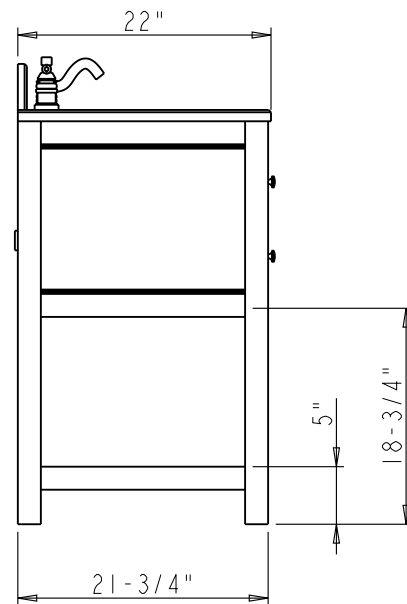

Astoria Modern Vanity

Mirror:

MIR091-30
28" x 34"
Beveled Glass

Vanity Base:

VAN091-30
29-1/2" x 21-3/4" x 35"
Birch solids and veneers
Cream White finish

Top & Bowl Preinstalled:

VAN091-30-T
30" x 22" x 36"
Birch solids and veneers
Cream White finish
2.5cm Emperador Light Quartz
8" widespread faucet holes
15" x 12" oval white porcelain bowl
Backsplash included

Dimensions of vanities may vary by 1/4" from given specifications. Measurements are subject to change.