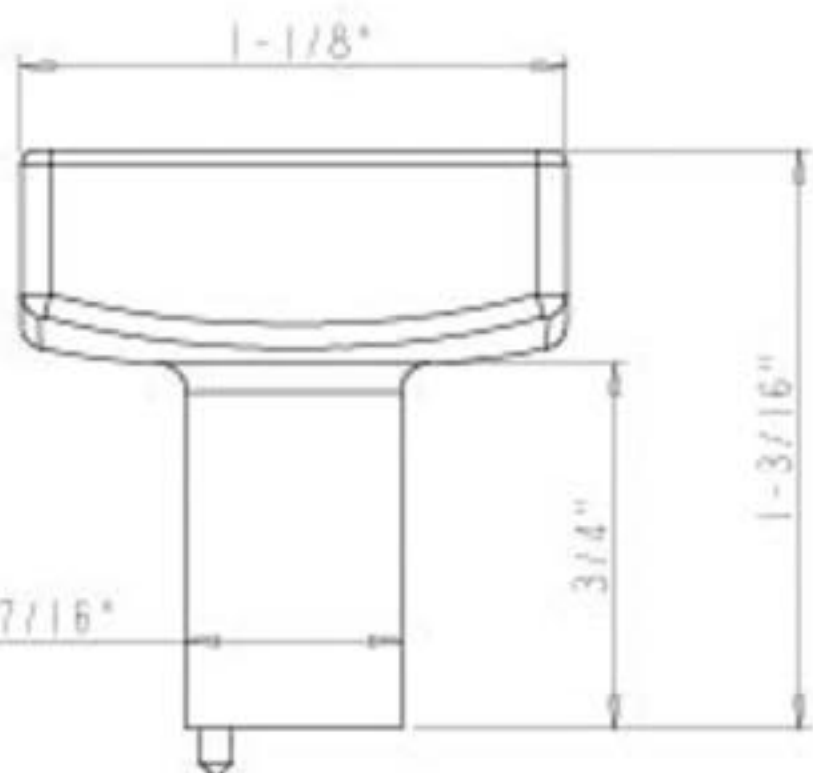

8-32 UNC - ∇ 1/2"

ACCESSORY:

SCREW: 8-32X1-1/8" 1 PCS

BREAK AWAY SCREW: 8-32X45mm 1 PCS