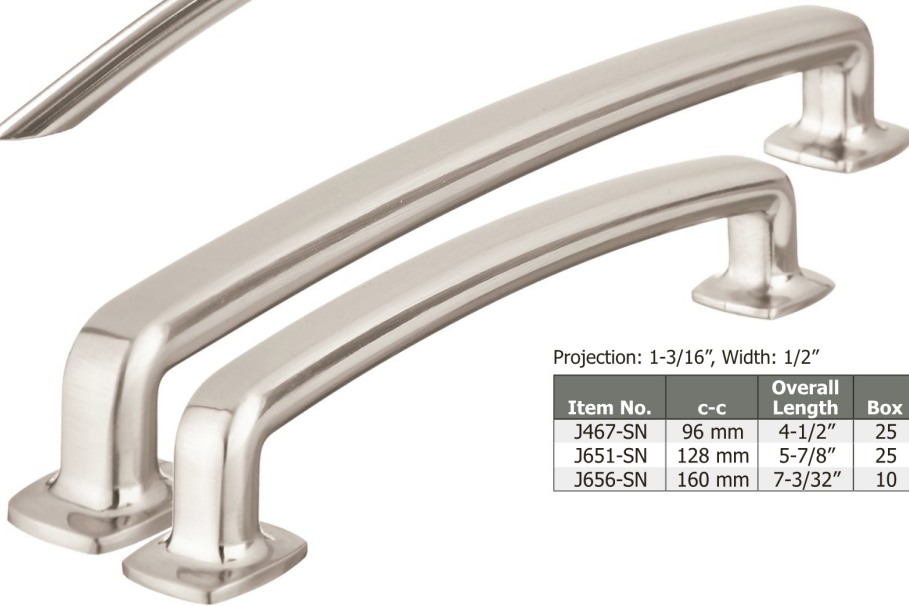

SATIN NICKEL (SN)

J602-SN
320 mm c-c, 14"L
1/2"W, 2-5/32"P
10 per box.
List Ea. \$19.22

Projection: 1-3/16", Width: 1/2"

Item No.	c-c	Overall Length	Box	List Ea.
J467-SN	96 mm	4-1/2"	25	\$9.56
J651-SN	128 mm	5-7/8"	25	\$14.80
J656-SN	160 mm	7-3/32"	10	\$20.16

J501-SN
1-1/4" dia., 1"P
List Ea. \$10.88

J531-SN
1-1/4" sq.
1-1/8"P
List Ea. \$13.18

Projection: 1", Width: 5/8"

Item No.	c-c	Overall Length	Box	List Ea.
J677-SN	96 mm	5-5/8"	25	\$14.92
J680-SN	128 mm	6-5/8"	25	\$18.00
J683-SN	160 mm	7-7/8"	25	\$22.66

Polybagged 25 per box with screws (1" x 8-32) unless otherwise indicated. List price based on full box purchase.