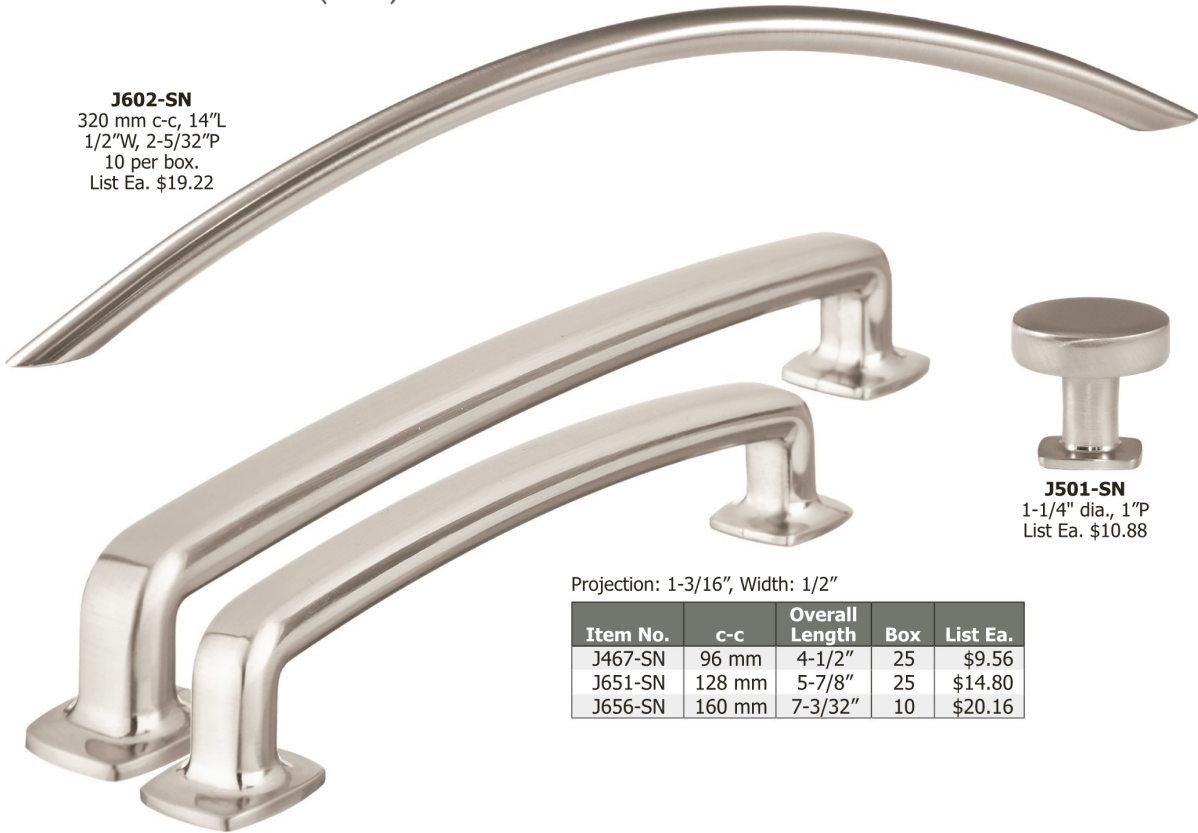

SATIN NICKEL (SN)

J602-SN
320 mm c-c, 14"L
1/2"W, 2-5/32"P
10 per box.
List Ea. \$19.22

Projection: 1-3/16", Width: 1/2"

Item No.	c-c	Overall Length	Box	List Ea.
J467-SN	96 mm	4-1/2"	25	\$9.56
J651-SN	128 mm	5-7/8"	25	\$14.80
J656-SN	160 mm	7-3/32"	10	\$20.16

J501-SN
1-1/4" dia., 1"P
List Ea. \$10.88

J531-SN
1-1/4" sq.
1-1/8"P
List Ea. \$13.18

Projection: 1", Width: 5/8"

Item No.	c-c	Overall Length	Box	List Ea.
J677-SN	96 mm	5-5/8"	25	\$14.92
J680-SN	128 mm	6-5/8"	25	\$18.00
J683-SN	160 mm	7-7/8"	25	\$22.66

Polybagged 25 per box with screws (1" x 8-32) unless otherwise indicated. List price based on full box purchase.