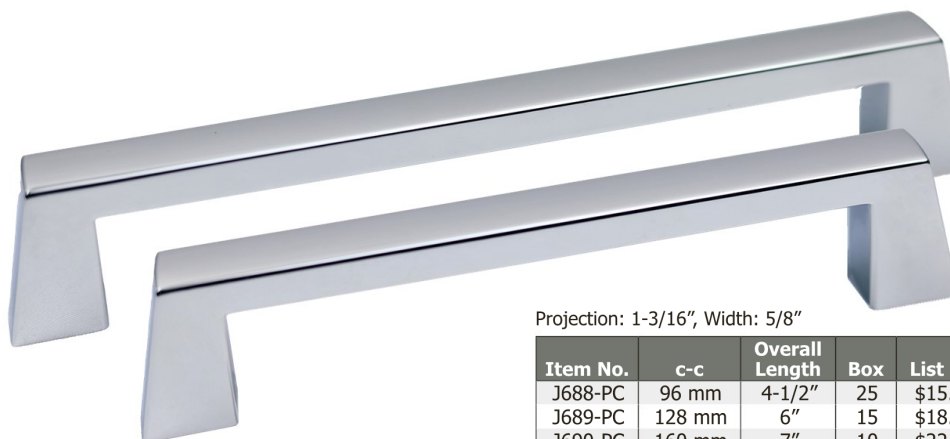

POLISHED CHROME (PC)

Width: 5/16"

Item No.	c-c	Overall Length	Projection	Box	List Ea.
J611-PC	96 mm	4-3/4"	1-1/16"	25	\$9.12
J628-PC	128 mm	5-7/8"	1-1/16"	20	\$10.24
J649-PC	160 mm	7-7/16"	1-3/32"	25	\$14.88

J343-PC
1" sq.
1"P
List Ea. \$7.10

Projection: 1-3/8", Width: 3/8"

Item No.	c-c	Overall Length	Box	List Ea.
J479-PC	96 mm	4-3/16"	25	\$12.86
J482-PC	128 mm	5-3/8"	20	\$15.50
J483-PC	160 mm	6-3/8"	25	\$17.08
J484-PC	192 mm	7-15/16"	25	\$21.90

Projection: 1-3/16", Width: 5/8"

Item No.	c-c	Overall Length	Box	List Ea.
J688-PC	96 mm	4-1/2"	25	\$15.46
J689-PC	128 mm	6"	15	\$18.22
J690-PC	160 mm	7"	10	\$22.44

Polybagged 25 per box with screws (1" x 8-32) unless otherwise indicated. List price based on full box purchase.