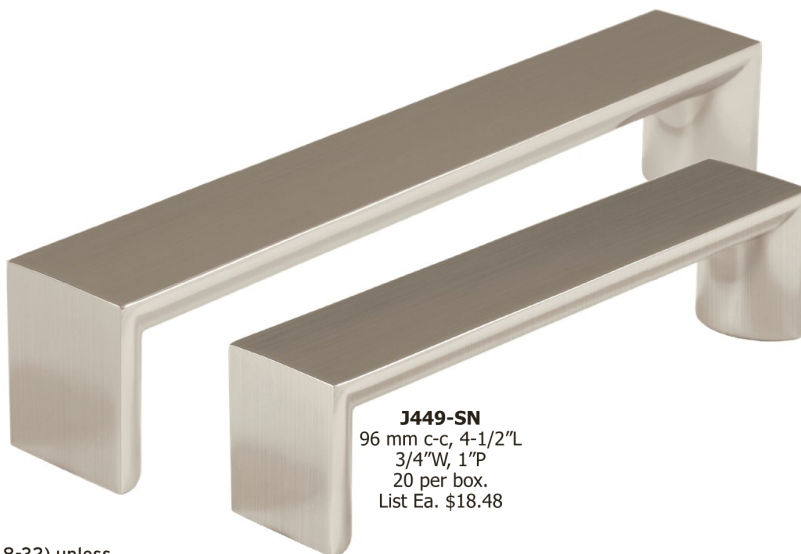

SATIN NICKEL (SN)

Projection: 1-5/8"

Item No.	c-c	Overall Length	Box	List Ea.
J546-SN	46 mm	3"	50	\$7.48
J547-SN	112 mm	6"	30	\$13.10
J548-SN	189 mm	9"	30	\$19.14
J549-SN	132 mm x 2	12"	25	\$25.20

J437-SN
1-1/4" c-c
2"W x 1-7/16"D
1-1/2"P
List Ea. \$7.80

J453-SN
32 mm c-c
1-1/2"W x 1-1/4"H
3/4"P
15 per box.
List Ea. \$9.36

J328-SN
32 mm c-c
2"W x 2"H, 1"P
List Ea. \$12.12

J343-SN
1" x 1-3/8"
15/16"P
List Ea. \$7.10

J466-SN
128 mm c-c, 5-1/2"L
1/2"W, 1-1/8"P
List Ea. \$14.78

J449-SN
96 mm c-c, 4-1/2"L
3/4"W, 1"P
20 per box.
List Ea. \$18.48

Polybagged 25 per box with screws (1" x 8-32) unless otherwise indicated. List price based on full box purchase.

DECORATIVE
HARDWARE

CABINET
HINGES