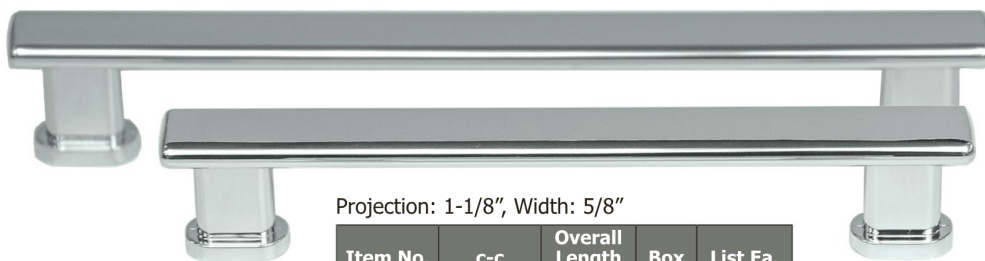

by Charles McMurray Co.

POLISHED CHROME (PC)

J324-PC
1-3/16" dia.
1"P
List Ea. \$8.62

J467-PC
96 mm c-c, 4-1/2"L
1/2"W, 1-1/8"P
List Ea. \$9.20

Width: 1/2"

Item No.	c-c	Overall Length	Projection	List Ea.
J472-PC	96 mm	4-3/8"	1-1/4"	\$7.90
J478-PC	128 mm	5-5/8"	1-1/8"	\$8.66
J693-PC	160 mm	6-3/4"	1-3/8"	\$13.58

Projection: 1-3/16", Width: 1/2"

Item No.	c-c	Overall Length	List Ea.
J444-PC	96 mm	4-1/4"	\$8.08
J456-PC	128 mm	5-1/2"	\$9.10
J692-PC	160 mm	6-3/4"	\$15.60

J336-PC
1-1/4" sq.
1"P
List Ea. \$7.34

Projection: 1-1/8", Width: 5/8"