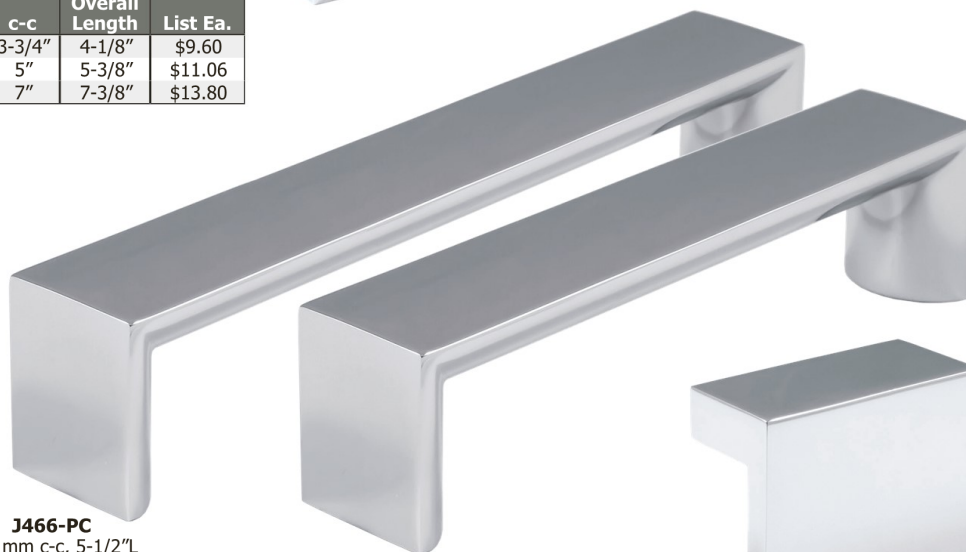

POLISHED CHROME (PC)

J453-PC
32 mm c-c
1-1/2"W x 1-1/4"H
3/4"P
15 per box.
List Ea. \$9.36

J454-PC
160 mm & 192 mm c-c
7-15/16"L, 13/16"P
List Ea. \$16.72

Projection: 1-1/16", Width: 3/4"

Item No.	c-c	Overall Length	List Ea.
J490-PC	3-3/4"	4-1/8"	\$9.60
J491-PC	5"	5-3/8"	\$11.06
J492-PC	7"	7-3/8"	\$13.80

J466-PC
128 mm c-c, 5-1/2"L
1/2"W, 1-1/8"P
List Ea. \$17.80

J449-PC
96 mm c-c, 4-1/2"L
3/4"W, 1"P
20 per box.
List Ea. \$14.22

J328-PC
32 mm c-c
2"W x 2"H, 1"P
List Ea. \$11.66

Polybagged 25 per box with screws (1" x 8-32) unless otherwise indicated. List price based on full box purchase.