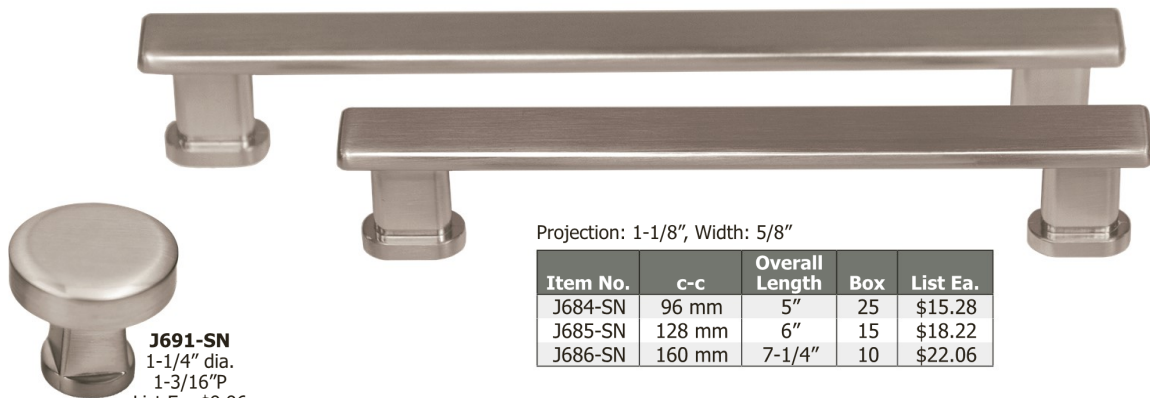

SATIN NICKEL (SN)

Projection: 1-3/16", Width: 5/8"

Item No.	c-c	Overall Length	Box	List Ea.
J688-SN	96 mm	4-1/2"	25	\$16.48
J689-SN	128 mm	6"	15	\$19.32
J690-SN	160 mm	7"	10	\$23.90

J463-SN
128 mm c-c, 5-5/8"L
7/16"W, 1-3/8"P
20 per box.
List Ea. \$16.44

J462-SN
96 mm c-c, 4-5/16"L
5/16"W, 1-3/16"P
20 per box.
List Ea. \$11.64

Projection: 1-1/8", Width: 5/8"

Item No.	c-c	Overall Length	Box	List Ea.
J684-SN	96 mm	5"	25	\$15.28
J685-SN	128 mm	6"	15	\$18.22
J686-SN	160 mm	7-1/4"	10	\$22.06

J691-SN
1-1/4" dia.
1-3/16"P
List Ea. \$9.96

Polybagged 25 per box with screws (1" x 8-32) unless otherwise indicated. List price based on full box purchase.