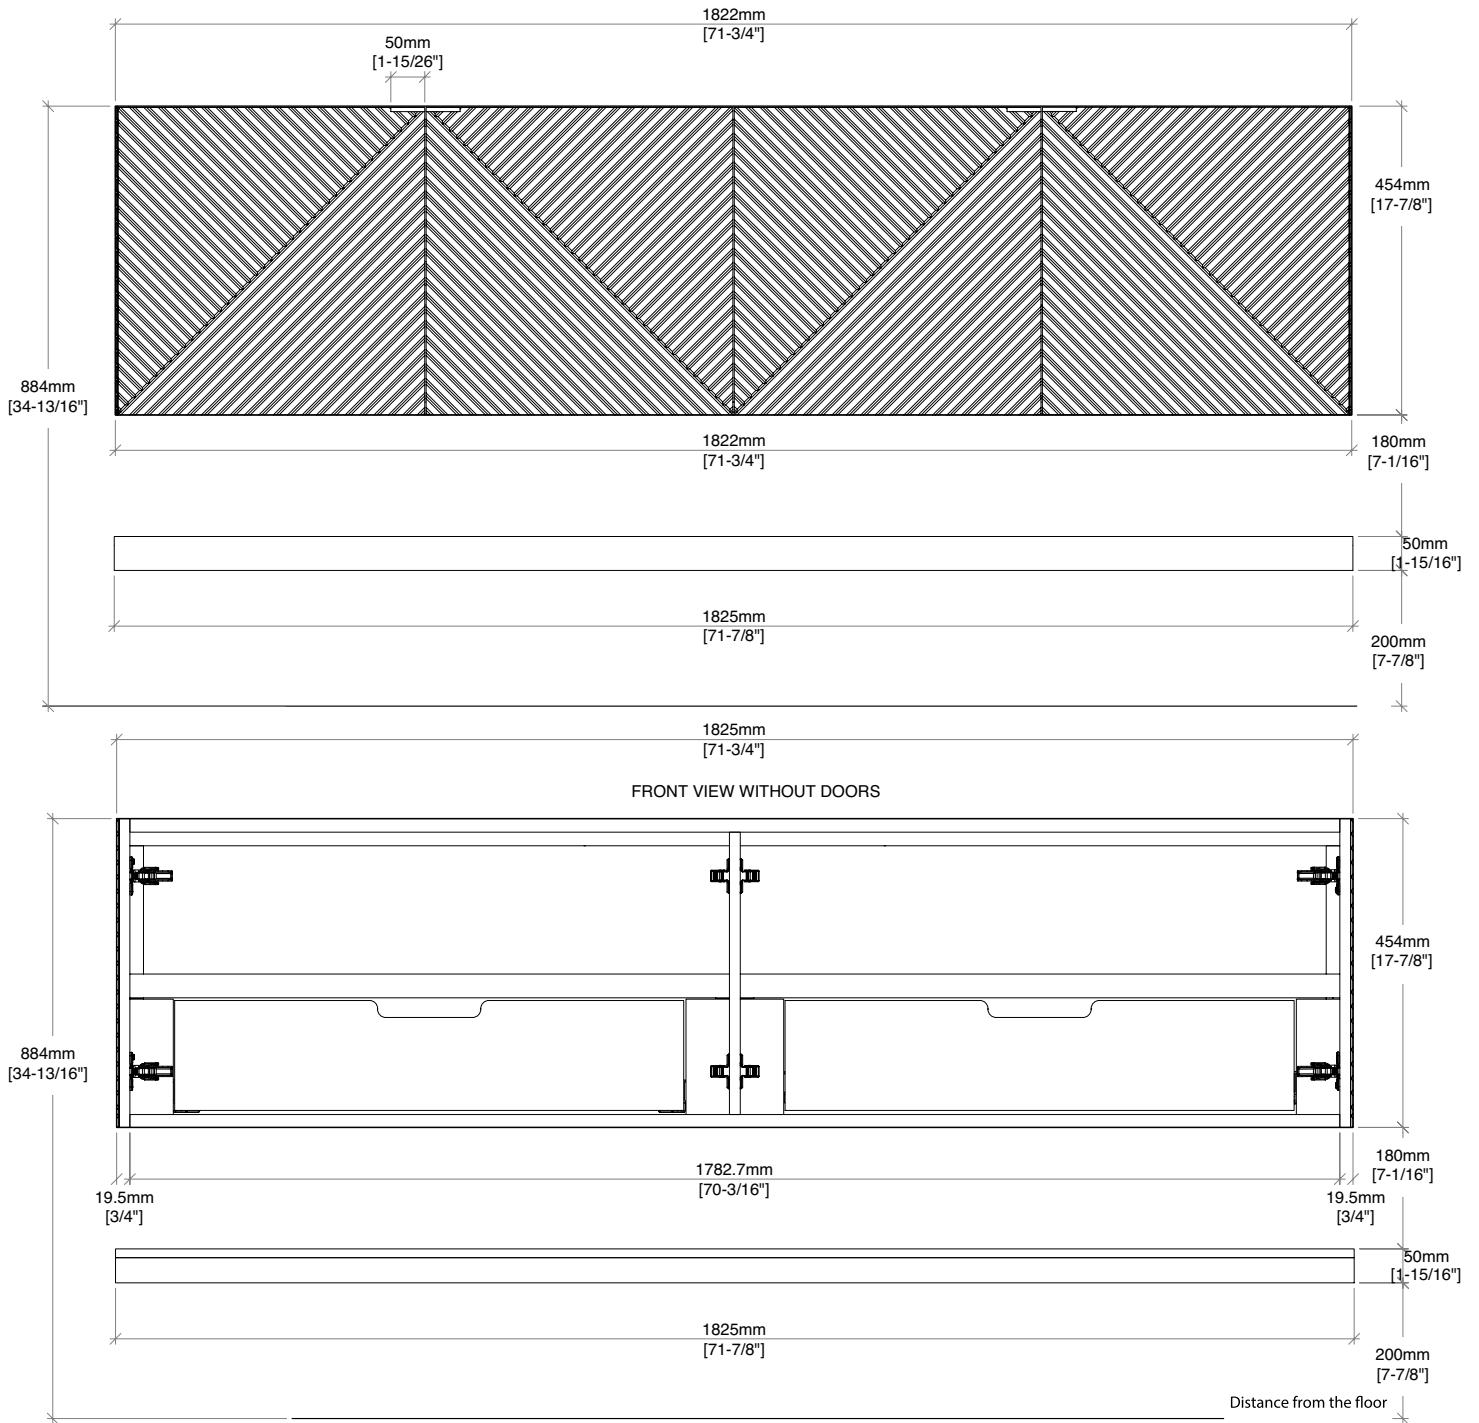

72" MARCELLO DOUBLE VANITY

D200-V72-M-CSN

FREEPOWER COMPATIBLE

Features and Materials

- Solids: Poplar
- Veneers: Acacia
- Panels: Marine MDF
- Installation Type: Wall Mount
- Number of Doors: 4
- Number of Drawers: 2 (internal)
- Shelves: 1 (fixed) (internal)
- Shelf: 1 floating
- Assembly Required: No
- Drawer Boxes: Acacia veneers over Marine MDF
- English Dovetail joinery
- Aluminum Laminate Drawer Liners
- Hardware Finish: Champagne Brass
- Full Extension, Soft Close Glides
- European Soft Close Hinges
- Vanity Top: Optional 3cm Tops available
- Number of Basins: 1
(included with optional countertop purchase)

Dimension

- Cabinet Width: 71-3/4" (1822mm)
- Cabinet Depth: 23-3/8" (593)
- Cabinet Height: 17-15/16" (455mm)
- Rough-in: 23-1/8" (587)
- Requires a compact, bottle-style trap
- Shelf Width: 71-7/8" (1825mm)
- Shelf Depth: 21-1/4" (540 mm)
- Shelf Height: 1-15/16" (50mm)

Drawer Edge Pulls

72" MARCELLO DOUBLE VANITY

D200-V72-M-CSN

All dimensions are nominal
 Diagrams are of cabinet only—James Martin Optional Countertops and sinks are not shown

Visit website for warranty and installation information
www.jamesmartinvanities.com

EXTERNAL DIMENSIONS:

Length: 19-1/2"
Width: 14-3/8"
Height: 6-7/8"

INTERNAL BASIN DIMENSIONS:

Basin Length: 17-1/8"
Basin Width: 12"
Basin Depth: 4-3/8"
Fits Drain Hole Size: 1-1/2"

All dimensions are nominal