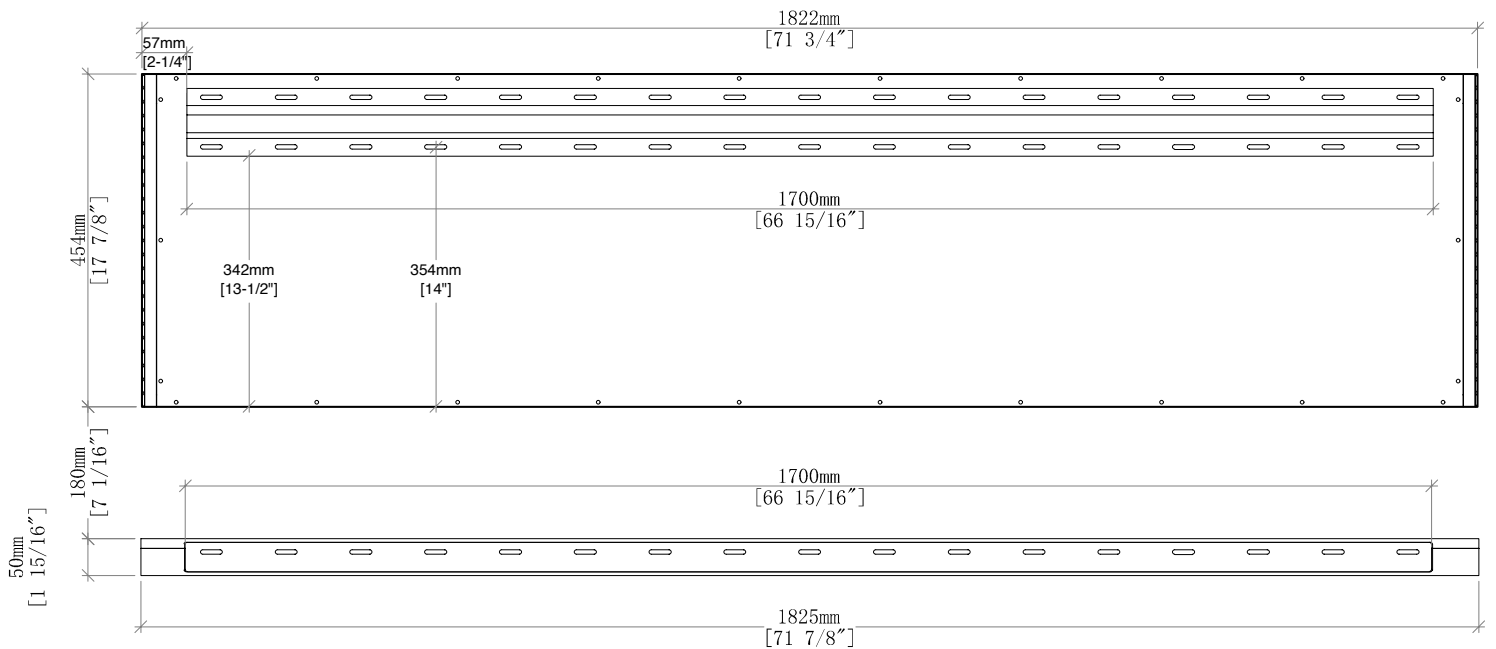

72" MARCELLO DOUBLE VANITY
D200-V72-M-CSN

Back view

All dimensions are nominal
Diagrams are of cabinet only—James Martin Optional Countertops and sinks are not shown

Visit website for warranty and installation information
www.jamesmartinvanities.com