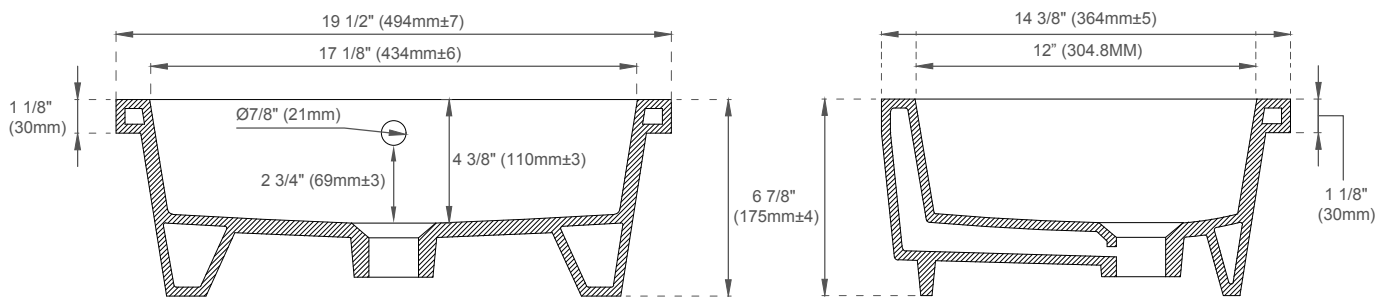

Dimension

- Cabinet Width: 71-3/4" (1822mm)
- Cabinet Depth: 23-3/8" (593)
- Cabinet Height: 17-15/16" (455mm)
- Rough-in: 23-1/8" (587)
- Requires a compact, bottle-style trap
- Shelf Width: 71-7/8" (1825mm)
- Shelf Depth: 21-1/4" (540 mm)
- Shelf Height: 1-15/16" (50mm)

JAMES MARTIN
VANITIES

ASME A112.19.2/CSA B45.1

FEATURES:

- Designed to fit with all James Martin Vanities with a 3cm Silestone quartz top
- Sink Material: Porcelain
- Integrated overflow
- Sink shape: Rectangular with straight sides
- Sink ships in a separate carton from top and vanity
- Sink clips and hardware are not included. All mounting hardware ships with the 3cm quartz tops
- Drain included: NO
- Faucet included: NO
- Overflow cover: NO

EXTERNAL DIMENSIONS:

Length: 19-1/2"
Width: 14-3/8"
Height: 6-7/8"

INTERNAL BASIN DIMENSIONS:

Basin Length: 17-1/8"
Basin Width: 12"
Basin Depth: 4-3/8"
Fits Drain Hole Size: 1-1/2"

All dimensions are nominal