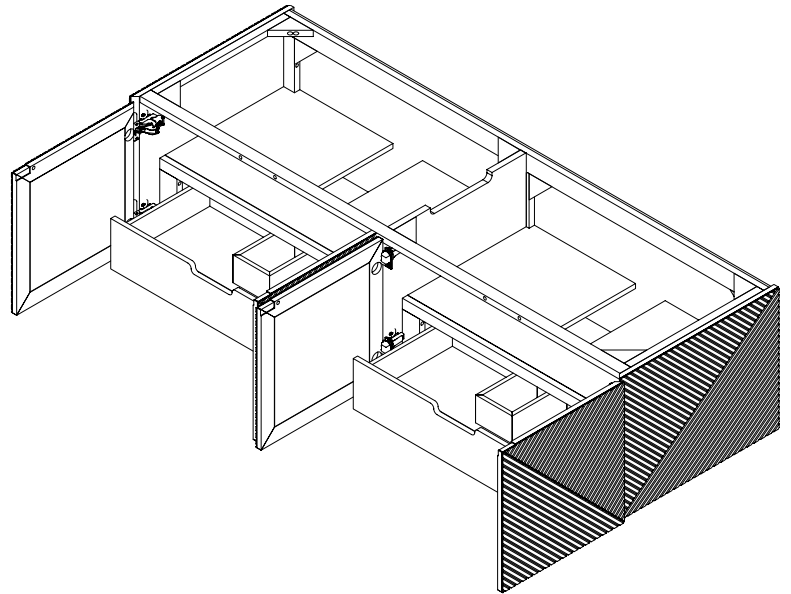

72" MARCELLO DOUBLE VANITY

D200-V72-M-CSN

FREEPOWER COMPATIBLE

Features and Materials

- Solids: Poplar
- Veneers: Acacia
- Panels: Marine MDF
- Installation Type: Wall Mount
- Number of Doors: 4
- Number of Drawers: 2 (internal)
- Shelves: 1 (fixed) (internal)
- Shelf: 1 floating
- Assembly Required: No
- Drawer Boxes: Acacia veneers over Marine MDF
- English Dovetail joinery
- Aluminum Laminate Drawer Liners
- Hardware Finish: Champagne Brass
- Full Extension, Soft Close Glides
- European Soft Close Hinges
- Vanity Top: Optional 3cm Tops available
- Number of Basins: 1
(included with optional countertop purchase)

Dimension

- Cabinet Width: 71-3/4" (1822mm)
- Cabinet Depth: 23-3/8" (593)
- Cabinet Height: 17-15/16" (455mm)
- Rough-in: 23-1/8" (587)
- Requires a compact, bottle-style trap
- Shelf Width: 71-7/8" (1825mm)
- Shelf Depth: 21-1/4" (540 mm)
- Shelf Height: 1-15/16" (50mm)

Drawer Edge Pulls

72" MARCELLO DOUBLE VANITY

D200-V72-M-CSN

All dimensions are nominal
 Diagrams are of cabinet only—James Martin Optional Countertops and sinks are not shown

Visit website for warranty and installation information
www.jamesmartinvanities.com