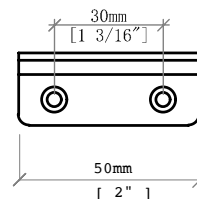

72" MARCELLO DOUBLE VANITY

D200-V72-M-CSN

FREEPOWER COMPATIBLE

Features and Materials

- Solids: Poplar
- Veneers: Acacia
- Panels: Marine MDF
- Installation Type: Wall Mount
- Number of Doors: 4
- Number of Drawers: 2 (internal)
- Shelves: 1 (fixed) (internal)
- Shelf: 1 floating
- Assembly Required: No
- Drawer Boxes: Acacia veneers over Marine MDF
- English Dovetail joinery
- Aluminum Laminate Drawer Liners
- Hardware Finish: Champagne Brass
- Full Extension, Soft Close Glides
- European Soft Close Hinges
- Vanity Top: Optional 3cm Tops available
- Number of Basins: 1
(included with optional countertop purchase)

Dimension

- Cabinet Width: 71-3/4" (1822mm)
- Cabinet Depth: 23-3/8" (593)
- Cabinet Height: 17-15/16" (455mm)
- Rough-in: 23-1/8" (587)
- Requires a compact, bottle-style trap
- Shelf Width: 71-7/8" (1825mm)
- Shelf Depth: 21-1/4" (540 mm)
- Shelf Height: 1-15/16" (50mm)

Drawer Edge Pulls

72" MARCELLO DOUBLE VANITY

D200-V72-M-CSN

All dimensions are nominal
 Diagrams are of cabinet only—James Martin Optional Countertops and sinks are not shown

Visit website for warranty and installation information
www.jamesmartinvanities.com

EXTERNAL DIMENSIONS:

Length: 19-1/2"
Width: 14-3/8"
Height: 6-7/8"

INTERNAL BASIN DIMENSIONS:

Basin Length: 17-1/8"
Basin Width: 12"
Basin Depth: 4-3/8"
Fits Drain Hole Size: 1-1/2"

All dimensions are nominal