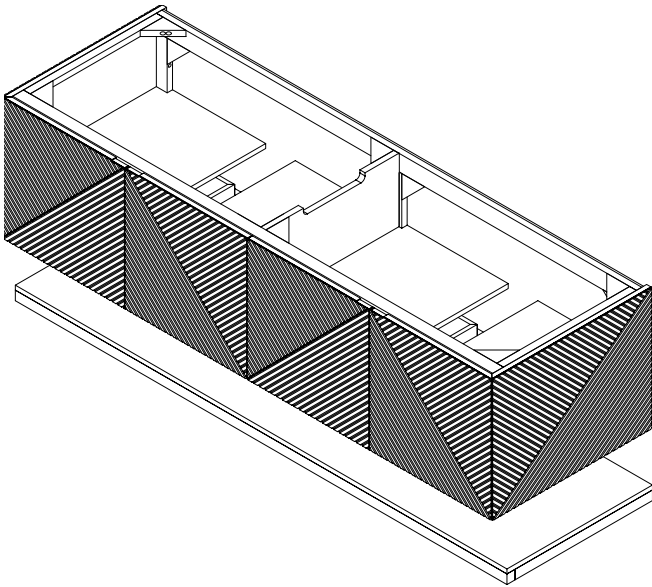

72" MARCELLO DOUBLE VANITY

D200-V72-M-CSN

FREEPOWER COMPATIBLE

Features and Materials

- Solids: Poplar
- Veneers: Acacia
- Panels: Marine MDF
- Installation Type: Wall Mount
- Number of Doors: 4
- Number of Drawers: 2 (internal)
- Shelves: 1 (fixed) (internal)
- Shelf: 1 floating
- Assembly Required: No
- Drawer Boxes: Acacia veneers over Marine MDF
- English Dovetail joinery
- Aluminum Laminate Drawer Liners
- Hardware Finish: Champagne Brass
- Full Extension, Soft Close Glides
- European Soft Close Hinges
- Vanity Top: Optional 3cm Tops available
- Number of Basins: 1
(included with optional countertop purchase)

Dimension

- Cabinet Width: 71-3/4" (1822mm)
- Cabinet Depth: 23-3/8" (593)
- Cabinet Height: 17-15/16" (455mm)
- Rough-in: 23-1/8" (587)
- Requires a compact, bottle-style trap
- Shelf Width: 71-7/8" (1825mm)
- Shelf Depth: 21-1/4" (540 mm)
- Shelf Height: 1-15/16" (50mm)

Drawer Edge Pulls

72" MARCELLO DOUBLE VANITY

D200-V72-M-CSN

All dimensions are nominal
 Diagrams are of cabinet only—James Martin Optional Countertops and sinks are not shown

Visit website for warranty and installation information
www.jamesmartinvanities.com