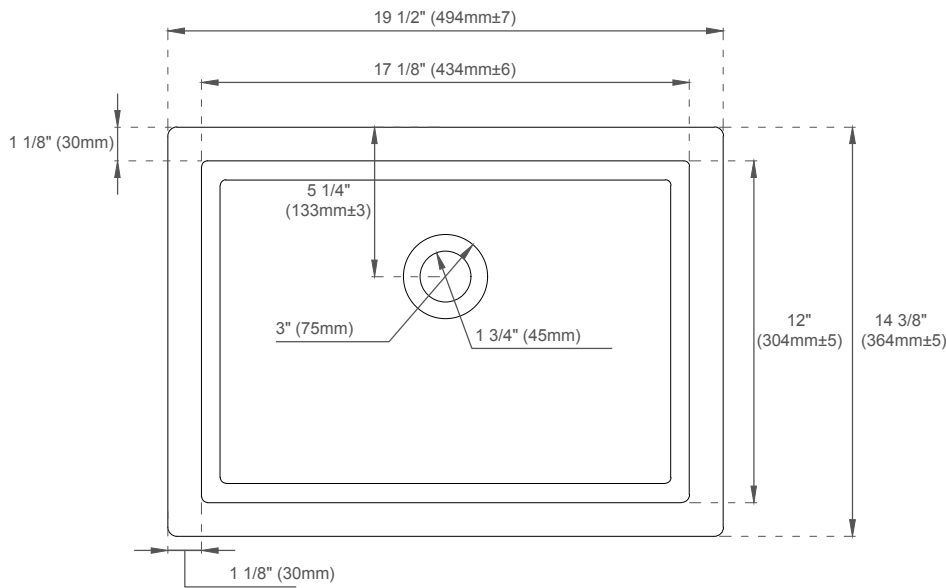

Dimension

- Cabinet Width: 71-3/4" (1822mm)
- Cabinet Depth: 23-3/8" (593)
- Cabinet Height: 17-15/16" (455mm)
- Rough-in: 23-1/8" (587)
- Requires a compact, bottle-style trap
- Shelf Width: 71-7/8" (1825mm)
- Shelf Depth: 21-1/4" (540 mm)
- Shelf Height: 1-15/16" (50mm)

JAMES MARTIN
VANITIES

ASME A112.19.2/CSA B45.1

FEATURES:

- Designed to fit with all James Martin Vanities with a 3cm Silestone quartz top
- Sink Material: Porcelain
- Integrated overflow
- Sink shape: Rectangular with straight sides
- Sink ships in a separate carton from top and vanity
- Sink clips and hardware are not included. All mounting hardware ships with the 3cm quartz tops
- Drain included: NO
- Faucet included: NO
- Overflow cover: NO

EXTERNAL DIMENSIONS:

Length: 19-1/2"
Width: 14-3/8"
Height: 6-7/8"

INTERNAL BASIN DIMENSIONS:

Basin Length: 17-1/8"
Basin Width: 12"
Basin Depth: 4-3/8"
Fits Drain Hole Size: 1-1/2"

All dimensions are nominal