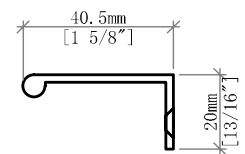

72" MARCELLO DOUBLE VANITY

D200-V72-M-CSN

FREEPOWER COMPATIBLE

Features and Materials

- Solids: Poplar
- Veneers: Acacia
- Panels: Marine MDF
- Installation Type: Wall Mount
- Number of Doors: 4
- Number of Drawers: 2 (internal)
- Shelves: 1 (fixed) (internal)
- Shelf: 1 floating
- Assembly Required: No
- Drawer Boxes: Acacia veneers over Marine MDF
- English Dovetail joinery
- Aluminum Laminate Drawer Liners
- Hardware Finish: Champagne Brass
- Full Extension, Soft Close Glides
- European Soft Close Hinges
- Vanity Top: Optional 3cm Tops available
- Number of Basins: 1
(included with optional countertop purchase)

Dimension

- Cabinet Width: 71-3/4" (1822mm)
- Cabinet Depth: 23-3/8" (593)
- Cabinet Height: 17-15/16" (455mm)
- Rough-in: 23-1/8" (587)
- Requires a compact, bottle-style trap
- Shelf Width: 71-7/8" (1825mm)
- Shelf Depth: 21-1/4" (540 mm)
- Shelf Height: 1-15/16" (50mm)

Drawer Edge Pulls

72" MARCELLO DOUBLE VANITY

D200-V72-M-CSN

All dimensions are nominal
 Diagrams are of cabinet only—James Martin Optional Countertops and sinks are not shown

Visit website for warranty and installation information
www.jamesmartinvanities.com

EXTERNAL DIMENSIONS:

Length: 19-1/2"
Width: 14-3/8"
Height: 6-7/8"

INTERNAL BASIN DIMENSIONS:

Basin Length: 17-1/8"
Basin Width: 12"
Basin Depth: 4-3/8"
Fits Drain Hole Size: 1-1/2"

All dimensions are nominal